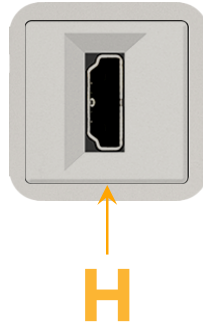

Bezel Finish: **UNICOLOR™ GRAY (ABS)**

Custom Finishes Available M-POWER-1TG1-H-G1AB

Features:

Module/Port Options:

- A** Tamper Resistant AC Receptacle
- E** USB-A & USB-C (20W)
- M** Double USB-A (Fast Charging Ports - 18W)
- H** HDMI
- 6** CAT 6
- 12** RJ 12
- X** Switched AC
- Y** 3-Way Switch (Low Voltage)
- V** USB-C (45W High Speed Charging Port)
- S** USB-C (25W High Speed Charging Port)
- R** Switched AC (Rocker Switch)
- D** Dimmer Switch

Plug:

Supplied with Low Profile Flat 45° Angle 120 VAC Plug

Optional Standard Straight 120 VAC Plug

Optional Straight 120 VAC Pass-through Plug

- CLEAN, COMPACT DESIGN
- STREAMLINED
- LOW PROFILE
- SIDE-EXITING CORDS
- PLUG & PLAY
- 6' AC CORD & PLUG (FLAT PLUG STANDARD)
- CUSTOMIZABLE CONFIGURATIONS AND FINISHES
- UL LISTED FOR MOUNTING IN FURNITURE
- 15A