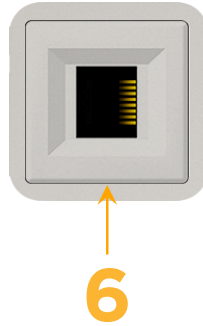

Bezel Finish: **UNICOLOR™ GRAY (ABS)**

Custom Finishes Available M-POWER-1TG1-6-G1AB

Features:

Module/Port Options:

- A** Tamper Resistant AC Receptacle
- E** USB-A & USB-C (20W)
- M** Double USB-A (Fast Charging Ports - 18W)
- H** HDMI
- 6** CAT 6
- 12** RJ 12
- X** Switched AC
- Y** 3-Way Switch (Low Voltage)
- V** USB-C (45W High Speed Charging Port)
- S** USB-C (25W High Speed Charging Port)
- R** Switched AC (Rocker Switch)
- D** Dimmer Switch

Plug:

Supplied with Low Profile Flat 45° Angle 120 VAC Plug

Optional Standard Straight 120 VAC Plug

Optional Straight 120 VAC Pass-through Plug

- CLEAN, COMPACT DESIGN
- STREAMLINED
- LOW PROFILE
- SIDE-EXITING CORDS
- PLUG & PLAY
- 6' AC CORD & PLUG (FLAT PLUG STANDARD)
- CUSTOMIZABLE CONFIGURATIONS AND FINISHES
- UL LISTED FOR MOUNTING IN FURNITURE
- 15A