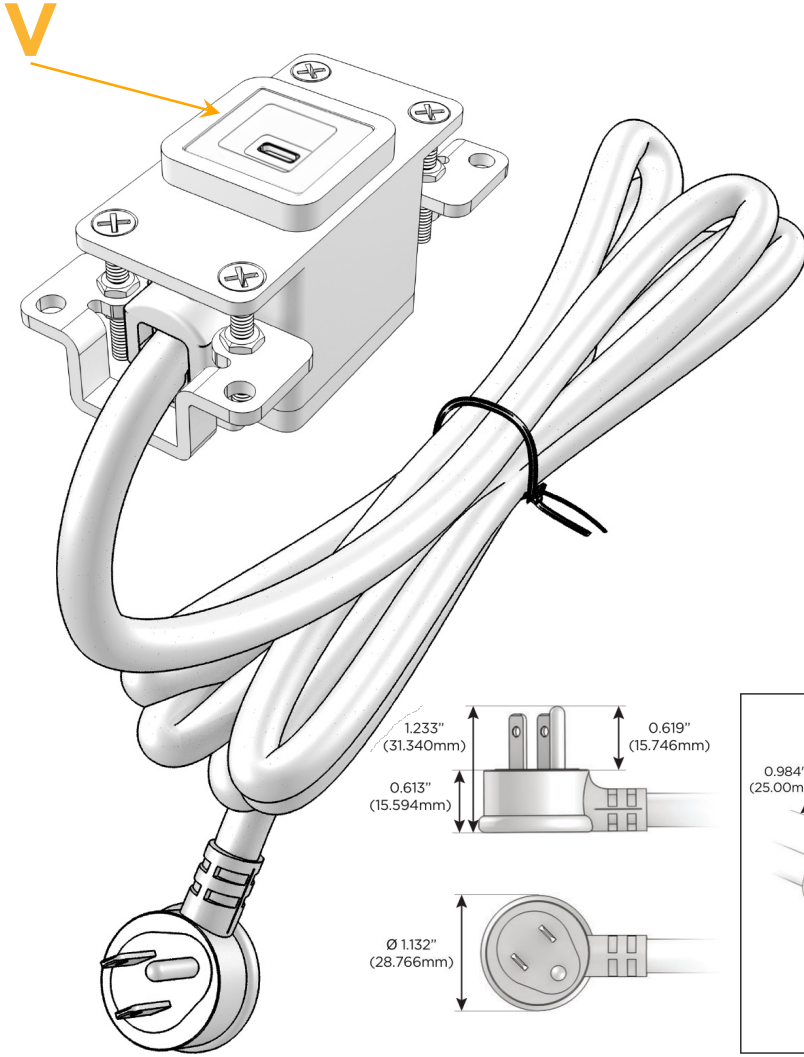

M-POWER-1T

AC POWER & DATA CONNECTIVITY SOLUTION

M-POWER-1TBZ2-V-BZ2AB

Specs:

Modules/Ports:

- V USB-C (45W High Speed Charging Port)

Distributed by

Mormax Company, Inc.

8 Westchester Plaza

Elmsford, NY 10523

914-699-0101

sales@mormax.com

mormax.com