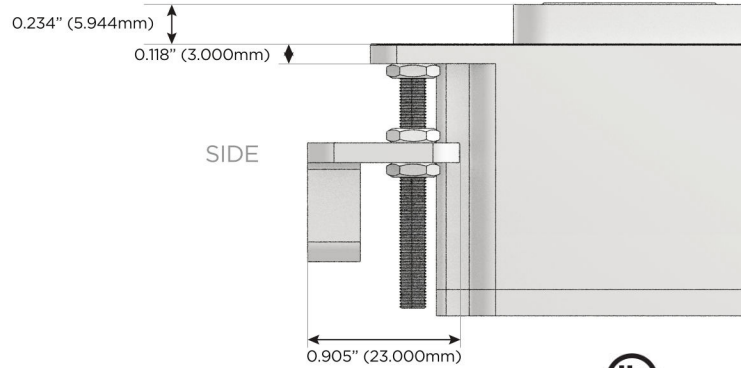

Shown with one 3-Way Switch.

Female Barrel Jack
(to Power Source/Metro UL Listed
Class 2 LED Driver)

Male Barrel Jack
(to LEDs)

13 ft Connection Wire
(connects the two outlets together)

TOP

END

SIDE