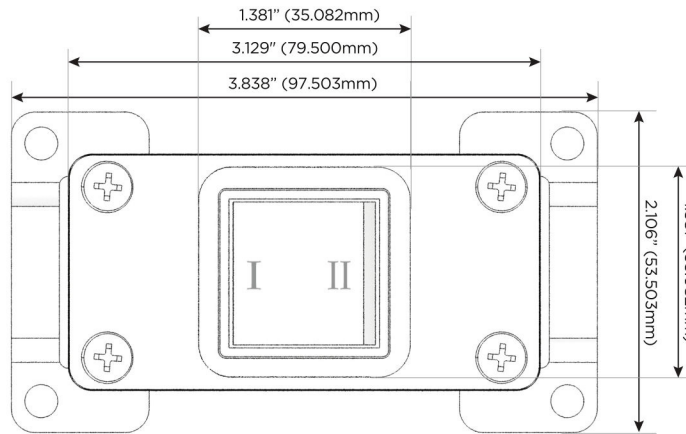

13 ft Connection Wire
(connects the two outlets together)

TOP