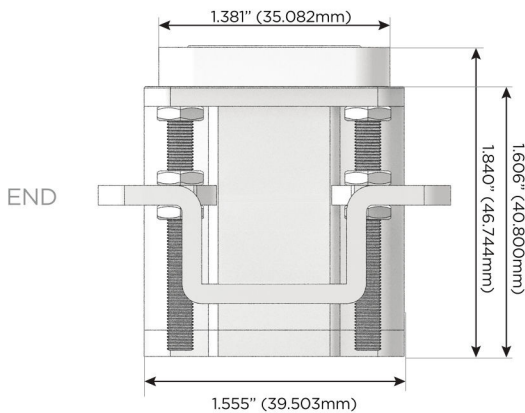

Plug:

Supplied with Low Profile Flat 45° Angle 120 VAC Plug

Optional Standard Straight 120 VAC Plug

Optional Straight 120 VAC Pass-through Plug

- CLEAN, COMPACT DESIGN
- STREAMLINED
- LOW PROFILE
- SIDE-EXITING CORDS
- PLUG & PLAY
- 6' AC CORD & PLUG (FLAT PLUG STANDARD)
- CUSTOMIZABLE CONFIGURATIONS AND FINISHES
- UL LISTED FOR MOUNTING IN FURNITURE
- 15A

8 Westchester Plaza

Elmsford, NY 10523

914-699-0101

sales@mormax.com

mormax.com

Specs:

Modules/Ports:

Y 3-Way Switch

Shown with one 3-Way Switch.

Female Barrel Jack
(to Power Source/Metro UL Listed
Class 2 LED Driver)

Male Barrel Jack
(to LEDs)

13 ft Connection Wire
(connects the two outlets together)

TOP

END

SIDE