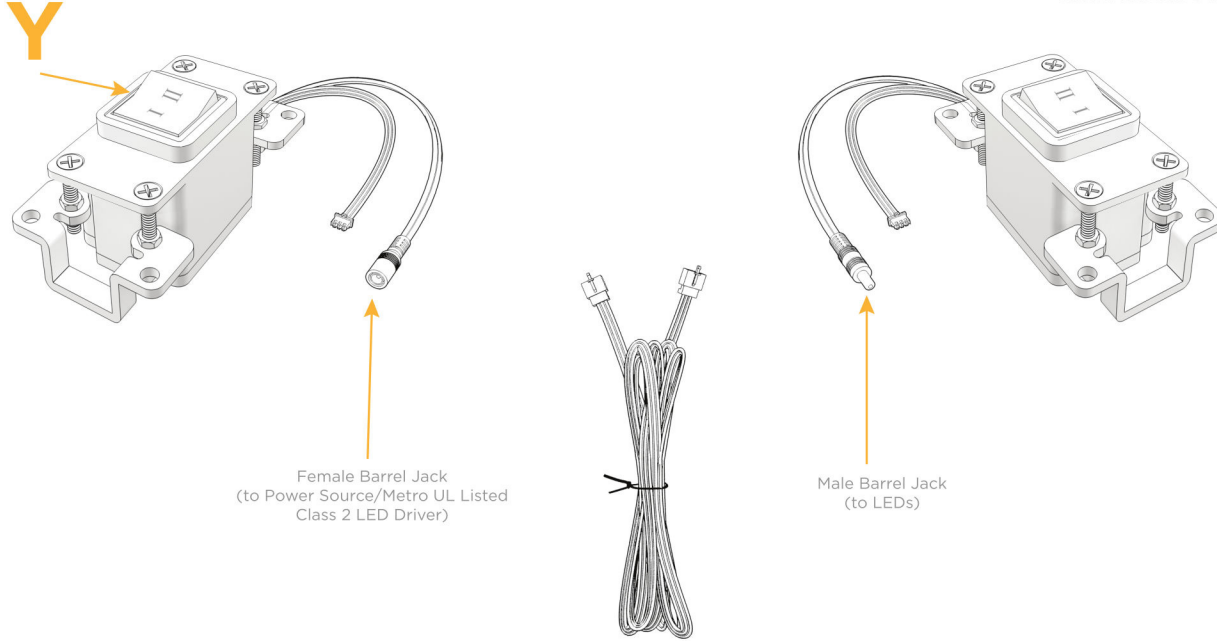

Plug:

Supplied with Low Profile Flat 45° Angle 120 VAC Plug

Optional Standard Straight 120 VAC Plug

Optional Straight 120 VAC Pass-through Plug

- CLEAN, COMPACT DESIGN
- STREAMLINED
- LOW PROFILE
- SIDE-EXITING CORDS
- PLUG & PLAY
- 6' AC CORD & PLUG (FLAT PLUG STANDARD)
- CUSTOMIZABLE CONFIGURATIONS AND FINISHES
- UL LISTED FOR MOUNTING IN FURNITURE
- 15A

8 Westchester Plaza

Elmsford, NY 10523

914-699-0101

sales@mormax.com

mormax.com

Specs:

Modules/Ports:

Y 3-Way Switch

Shown with one 3-Way Switch.

Female Barrel Jack
(to Power Source/Metro UL Listed
Class 2 LED Driver)

Male Barrel Jack
(to LEDs)

13 ft Connection Wire
(connects the two outlets together)

TOP

END

SIDE