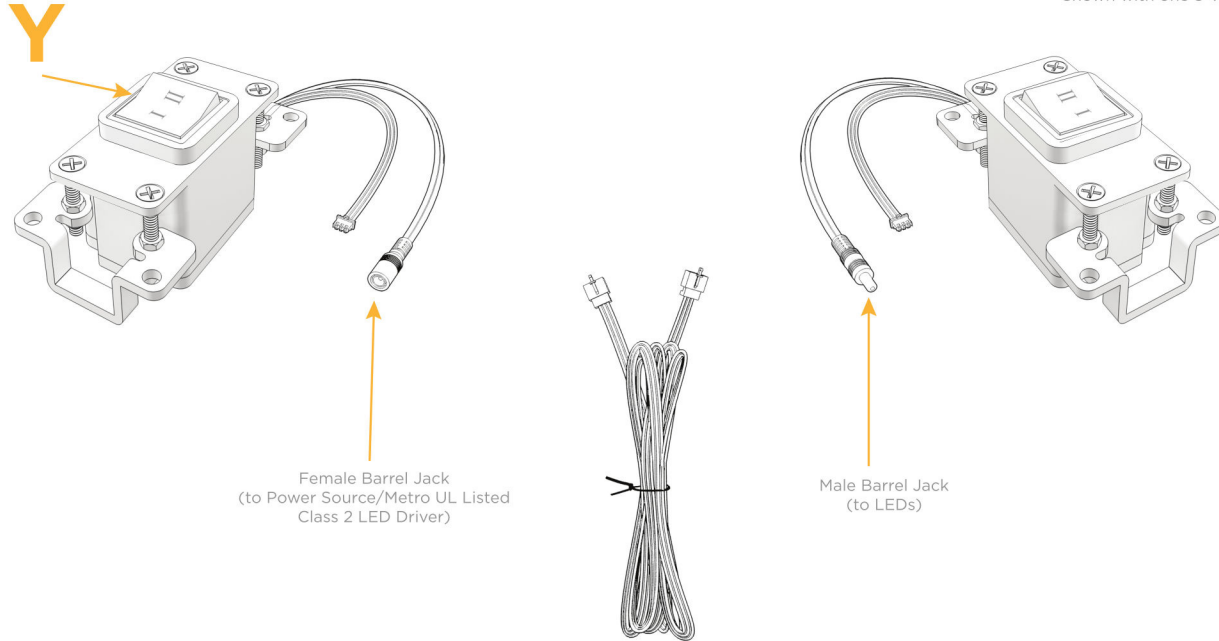

Bezel Finish: **BRASS ANTIQUED (ABS)**

Custom Finishes Available M-POWER-1T-Y-BRAAB(2)

Y

Y

Features:

Module/Port Options:

- A Tamper Resistant AC Receptacle
- E USB-A & USB-C (20W)
- M Double USB-A (Fast Charging Ports - 18W)
- H HDMI
- 6 CAT 6
- 12 RJ 12
- X Switched AC
- Y 3-Way Switch (Low Voltage)
- V USB-C (45W High Speed Charging Port)
- S USB-C (25W High Speed Charging Port)
- R Switched AC (Rocker Switch)
- D Dimmer Switch

Plug:

Supplied with Low Profile Flat 45° Angle 120 VAC Plug

Optional Standard Straight 120 VAC Plug

Optional Straight 120 VAC Pass-through Plug

- CLEAN, COMPACT DESIGN
- STREAMLINED
- LOW PROFILE
- SIDE-EXITING CORDS
- PLUG & PLAY
- 6' AC CORD & PLUG (FLAT PLUG STANDARD)
- CUSTOMIZABLE CONFIGURATIONS AND FINISHES
- UL LISTED FOR MOUNTING IN FURNITURE
- 15A

8 Westchester Plaza

Elmsford, NY 10523

914-699-0101

sales@mormax.com

mormax.com

Specs:

Modules/Ports:

Y 3-Way Switch

Shown with one 3-Way Switch.

Female Barrel Jack
(to Power Source/Metro UL Listed
Class 2 LED Driver)

Male Barrel Jack
(to LEDs)

13 ft Connection Wire
(connects the two outlets together)