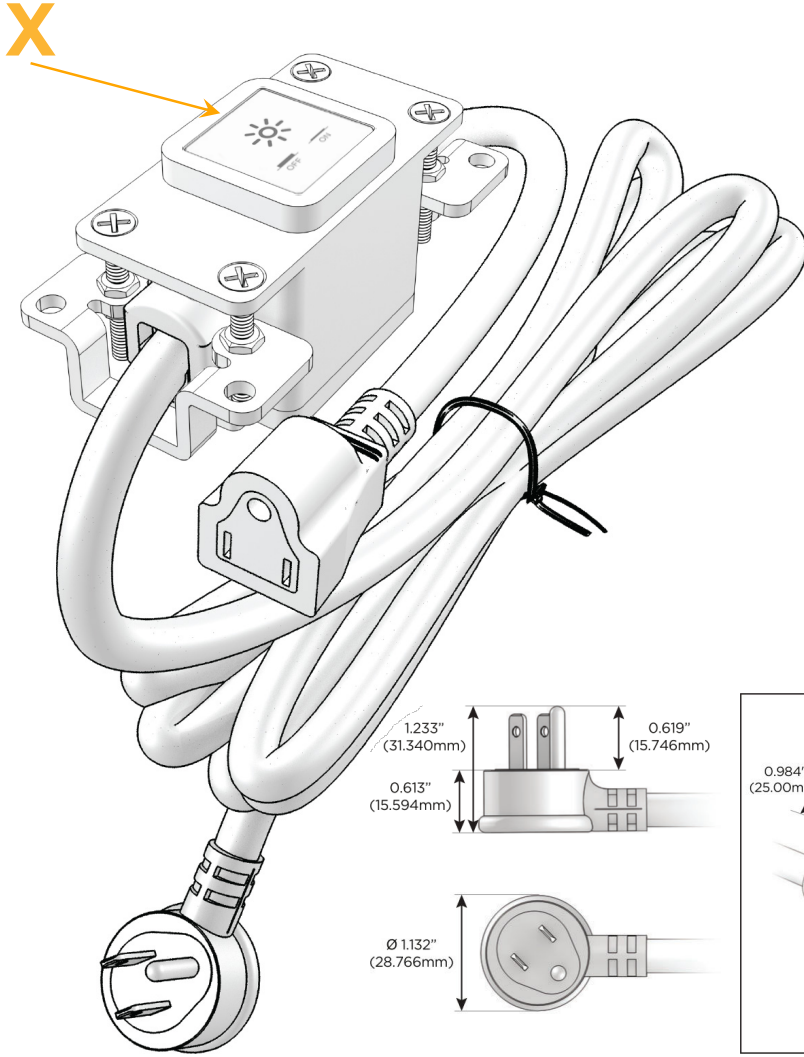

M-POWER-1T

AC POWER & DATA CONNECTIVITY SOLUTION

M-POWER-1T-X-WB

Specs:

Modules/Ports:

- X Switched AC

Distributed by

Mormax Company, Inc.

8 Westchester Plaza

Elmsford, NY 10523

914-699-0101

sales@mormax.com

mormax.com