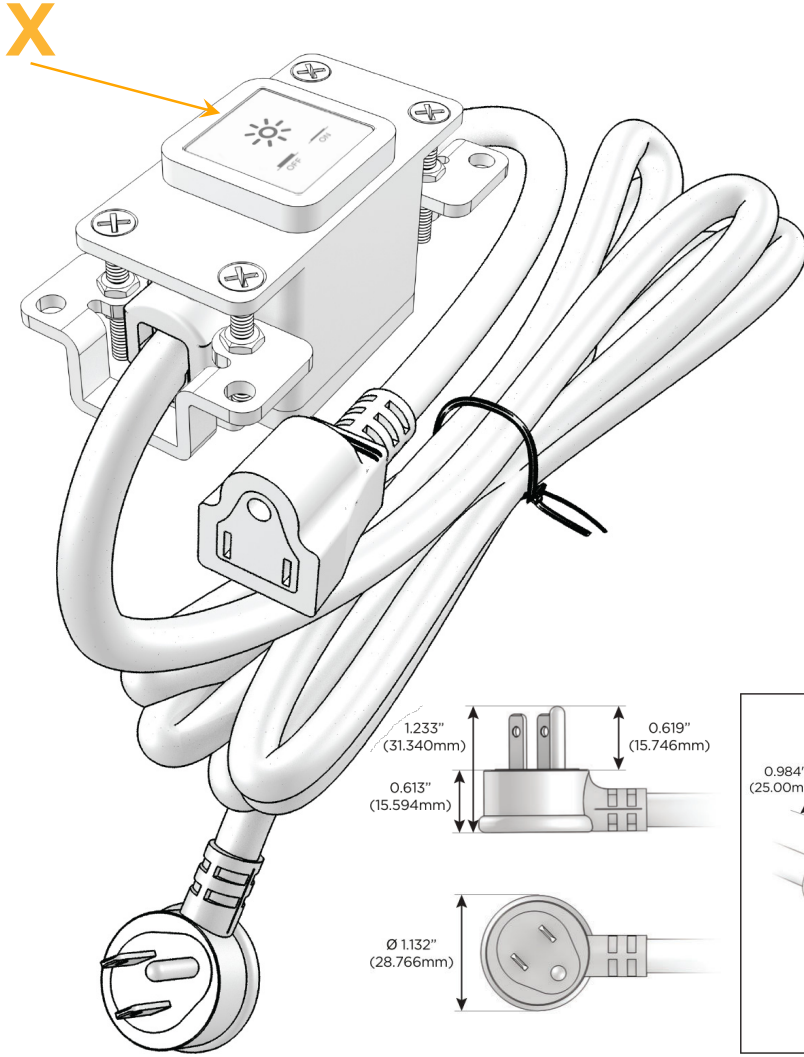

M-POWER-1T

AC POWER & DATA CONNECTIVITY SOLUTION

M-POWER-1T-X-WAB

Specs:

Modules/Ports:

- X Switched AC

Distributed by

Mormax Company, Inc.

8 Westchester Plaza

Elmsford, NY 10523

914-699-0101

sales@mormax.com

mormax.com