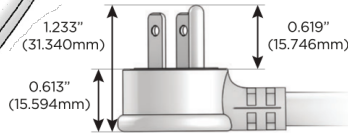

M-POWER-1T

AC POWER & DATA CONNECTIVITY SOLUTION

M-POWER-1T-X-WAB

Specs:

Modules/Ports:

- X Switched AC

Distributed by

Mormax Company, Inc.

8 Westchester Plaza

Elmsford, NY 10523

914-699-0101

sales@mormax.com

mormax.com

TOP