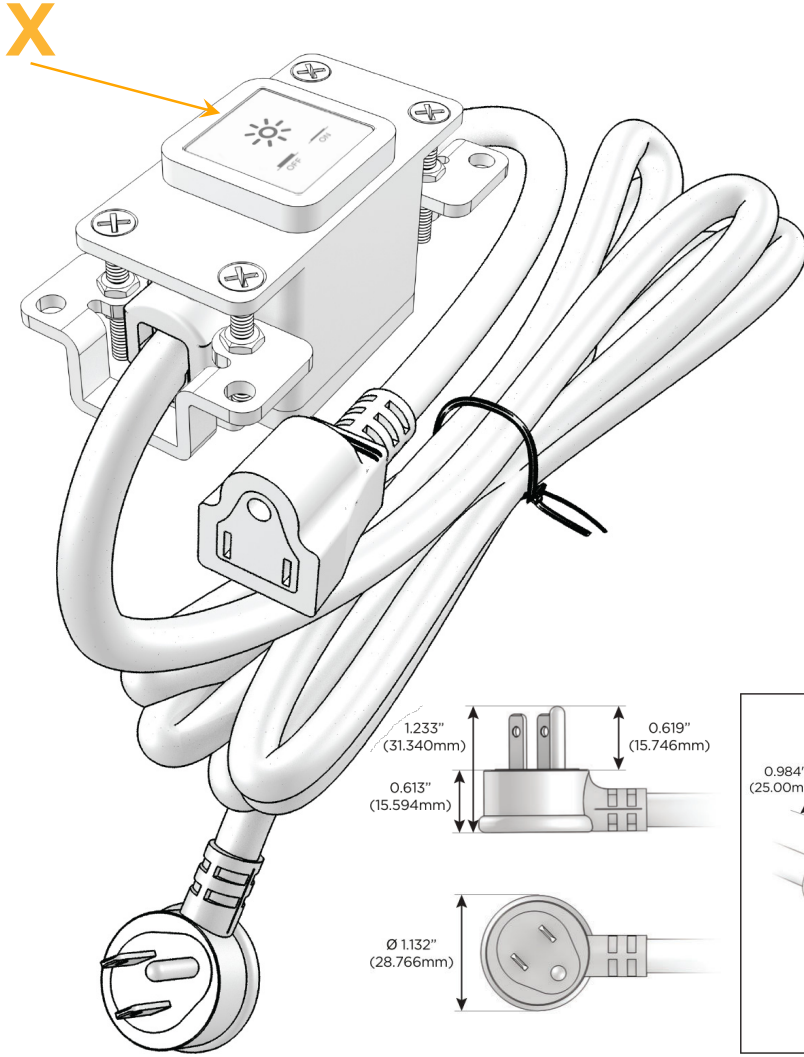

M-POWER-1T

AC POWER & DATA CONNECTIVITY SOLUTION

M-POWER-1T-X-SAB

Specs:

Modules/Ports:

- X Switched AC

Distributed by

Mormax Company, Inc.

8 Westchester Plaza

Elmsford, NY 10523

914-699-0101

sales@mormax.com

mormax.com