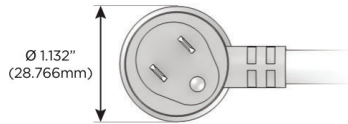

M-POWER-1T

AC POWER & DATA CONNECTIVITY SOLUTION

M-POWER-1T-X-S3AB

Specs:

Modules/Ports:

- X Switched AC

Distributed by

Mormax Company, Inc.

8 Westchester Plaza

Elmsford, NY 10523

914-699-0101

sales@mormax.com

mormax.com

TOP