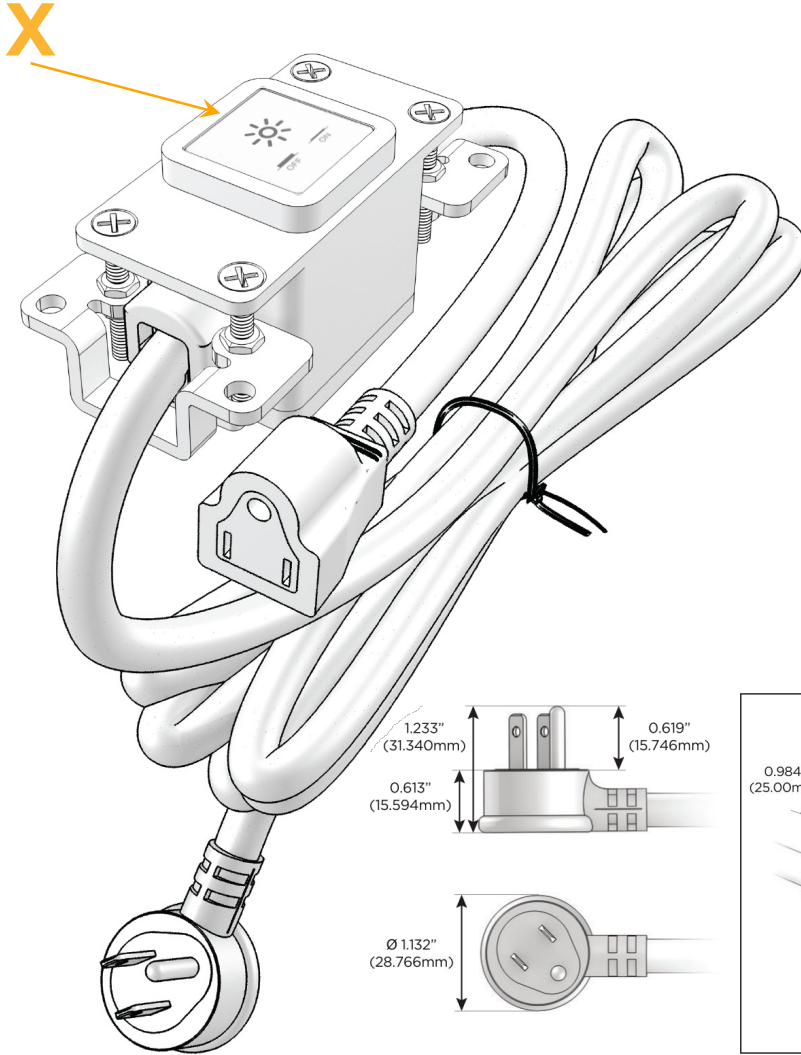

M-POWER-1T

AC POWER & DATA CONNECTIVITY SOLUTION

M-POWER-1T-X-S3AB

Specs:

Modules/Ports:

- X Switched AC

Distributed by

Mormax Company, Inc.

8 Westchester Plaza

Elmsford, NY 10523

914-699-0101

sales@mormax.com

mormax.com