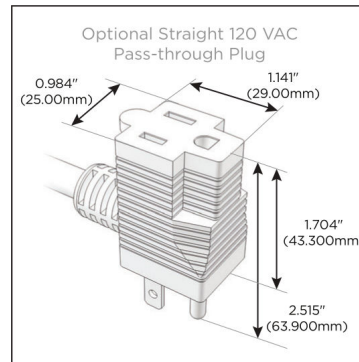

M-POWER-1T

AC POWER & DATA CONNECTIVITY SOLUTION

M-POWER-1T-X-S3AB

Specs:

Modules/Ports:

- X Switched AC

Distributed by

Mormax Company, Inc.

8 Westchester Plaza

Elmsford, NY 10523

914-699-0101

sales@mormax.com

mormax.com