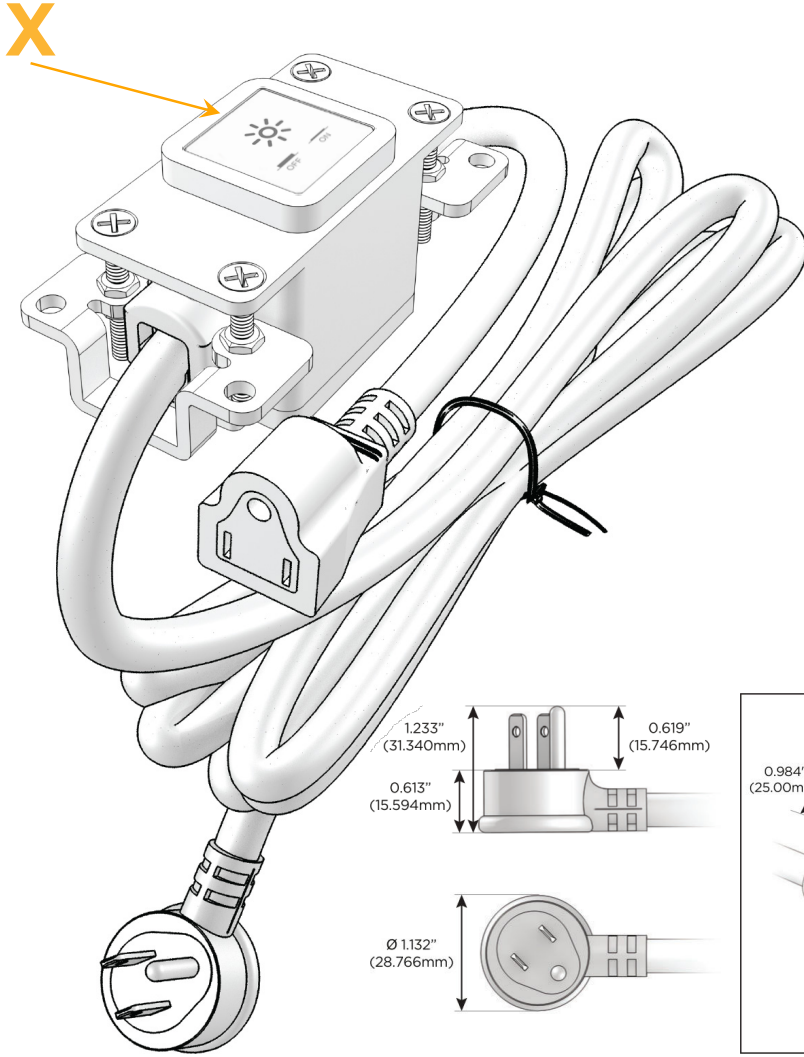

M-POWER-1T

AC POWER & DATA CONNECTIVITY SOLUTION

M-POWER-1T-X-MAB

Specs:

Modules/Ports:

- X Switched AC

Distributed by

Mormax Company, Inc.

8 Westchester Plaza

Elmsford, NY 10523

914-699-0101

sales@mormax.com

mormax.com