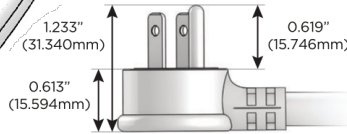

M-POWER-1T

AC POWER & DATA CONNECTIVITY SOLUTION

M-POWER-1T-X-CUAB

Specs:

Modules/Ports:

- X Switched AC

Distributed by

Mormax Company, Inc.

8 Westchester Plaza

Elmsford, NY 10523

914-699-0101

sales@mormax.com

mormax.com

TOP