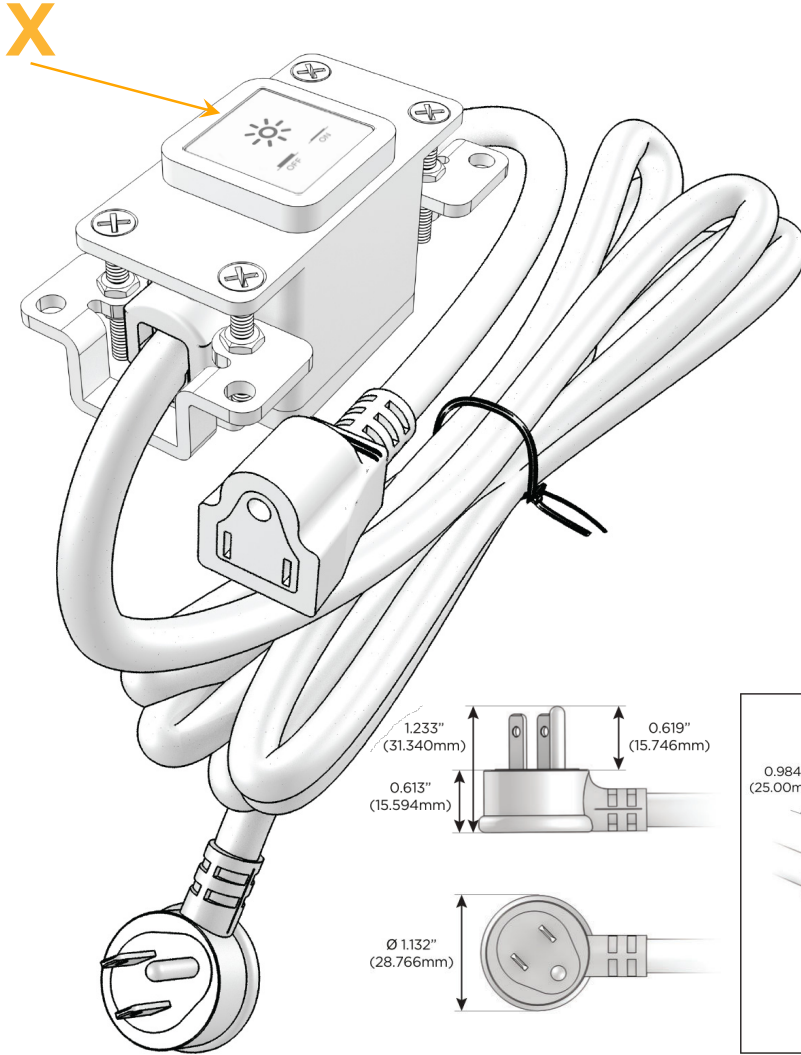

M-POWER-1T

AC POWER & DATA CONNECTIVITY SOLUTION

M-POWER-1T-X-CUAB

Specs:

Modules/Ports:

- X Switched AC

Distributed by

Mormax Company, Inc.

8 Westchester Plaza

Elmsford, NY 10523

914-699-0101

sales@mormax.com

mormax.com