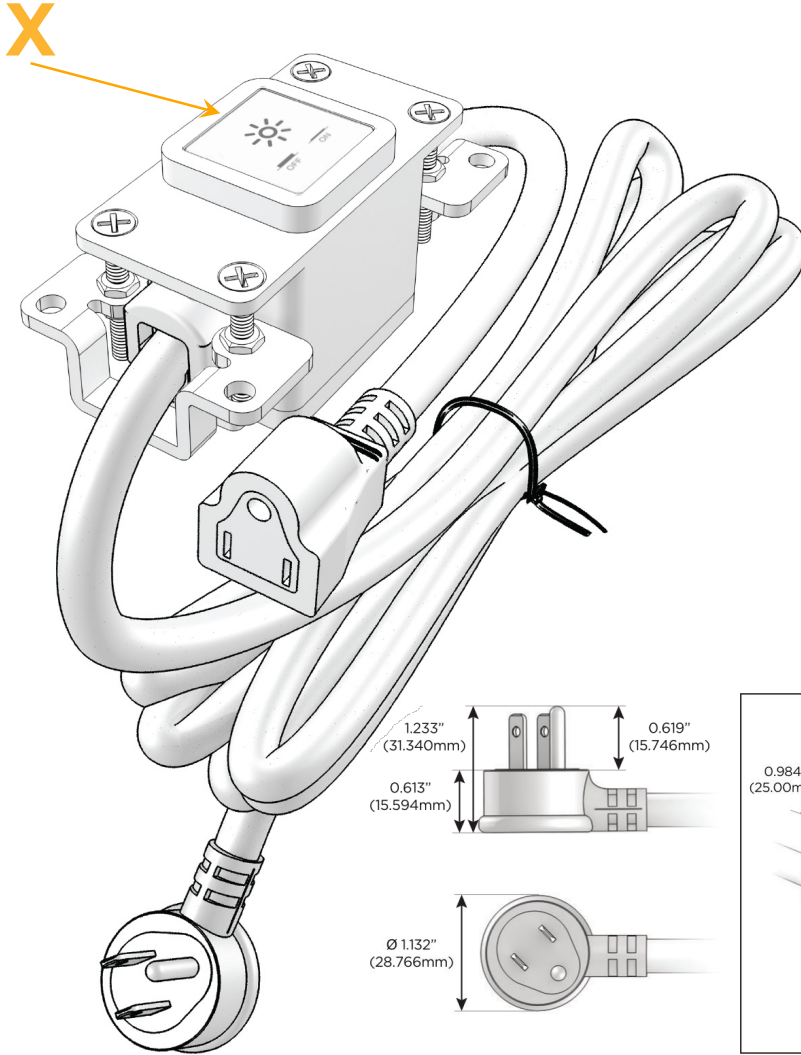

M-POWER-1T

AC POWER & DATA CONNECTIVITY SOLUTION

M-POWER-1T-X-CRAB

Specs:

Modules/Ports:

- X Switched AC

Distributed by

Mormax Company, Inc.

8 Westchester Plaza

Elmsford, NY 10523

914-699-0101

sales@mormax.com

mormax.com