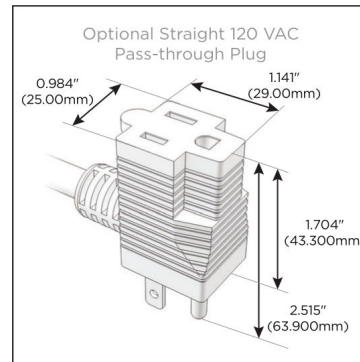

M-POWER-1T

AC POWER & DATA CONNECTIVITY SOLUTION

M-POWER-1T-X-CRAB

Specs:

Modules/Ports:

- X Switched AC

Distributed by

Mormax Company, Inc.

8 Westchester Plaza

Elmsford, NY 10523

914-699-0101

sales@mormax.com

mormax.com