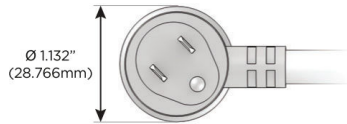

M-POWER-1T

AC POWER & DATA CONNECTIVITY SOLUTION

M-POWER-1T-X-BZAB

Specs:

Modules/Ports:

- X Switched AC

Distributed by

Mormax Company, Inc.

8 Westchester Plaza

Elmsford, NY 10523

914-699-0101

sales@mormax.com

mormax.com

TOP