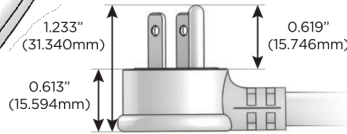

M-POWER-1T

AC POWER & DATA CONNECTIVITY SOLUTION

M-POWER-1T-X-BZAB

Specs:

Modules/Ports:

- X Switched AC

Distributed by

Mormax Company, Inc.

8 Westchester Plaza

Elmsford, NY 10523

914-699-0101

sales@mormax.com

mormax.com

TOP