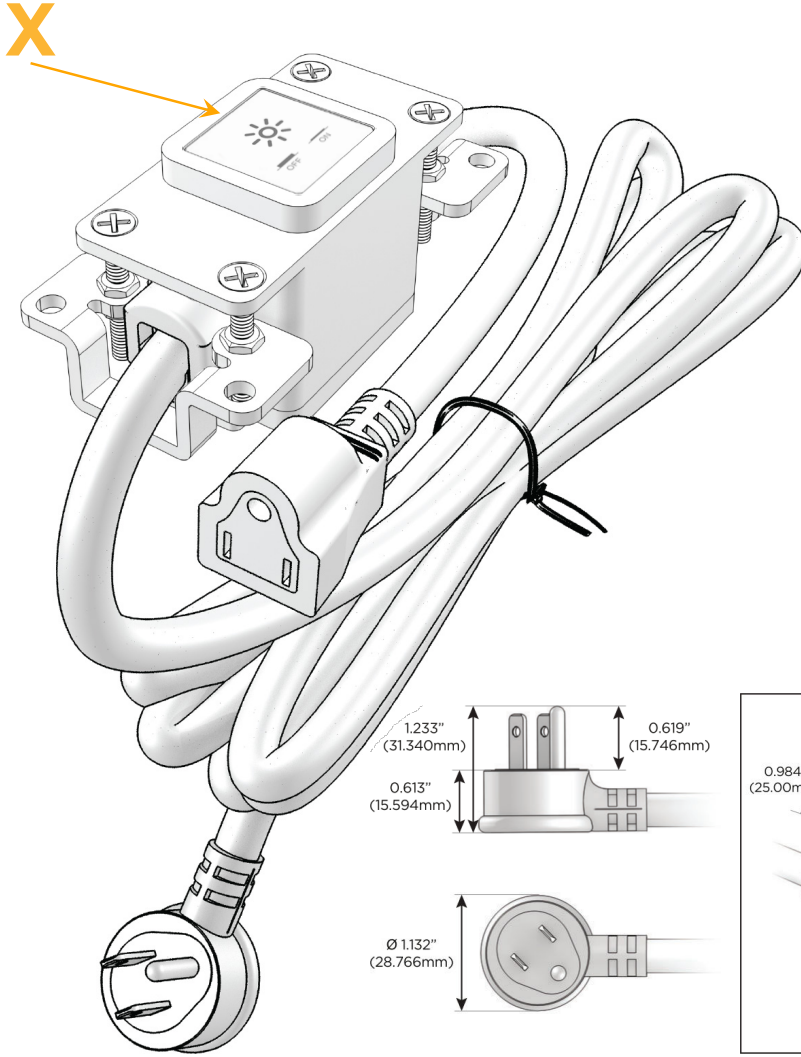

M-POWER-1T

AC POWER & DATA CONNECTIVITY SOLUTION

M-POWER-1T-X-BZAB

Specs:

Modules/Ports:

- X Switched AC

Distributed by

Mormax Company, Inc.

8 Westchester Plaza

Elmsford, NY 10523

914-699-0101

sales@mormax.com

mormax.com