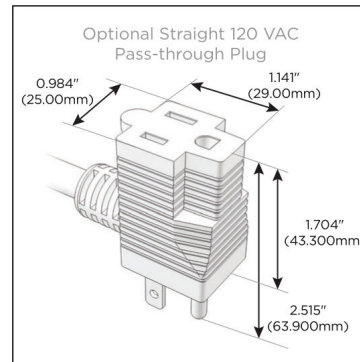

M-POWER-1T

AC POWER & DATA CONNECTIVITY SOLUTION

M-POWER-1T-X-BZ5AAB

Specs:

Modules/Ports:

- X Switched AC

Distributed by

Mormax Company, Inc.

8 Westchester Plaza

Elmsford, NY 10523

914-699-0101

sales@mormax.com

mormax.com