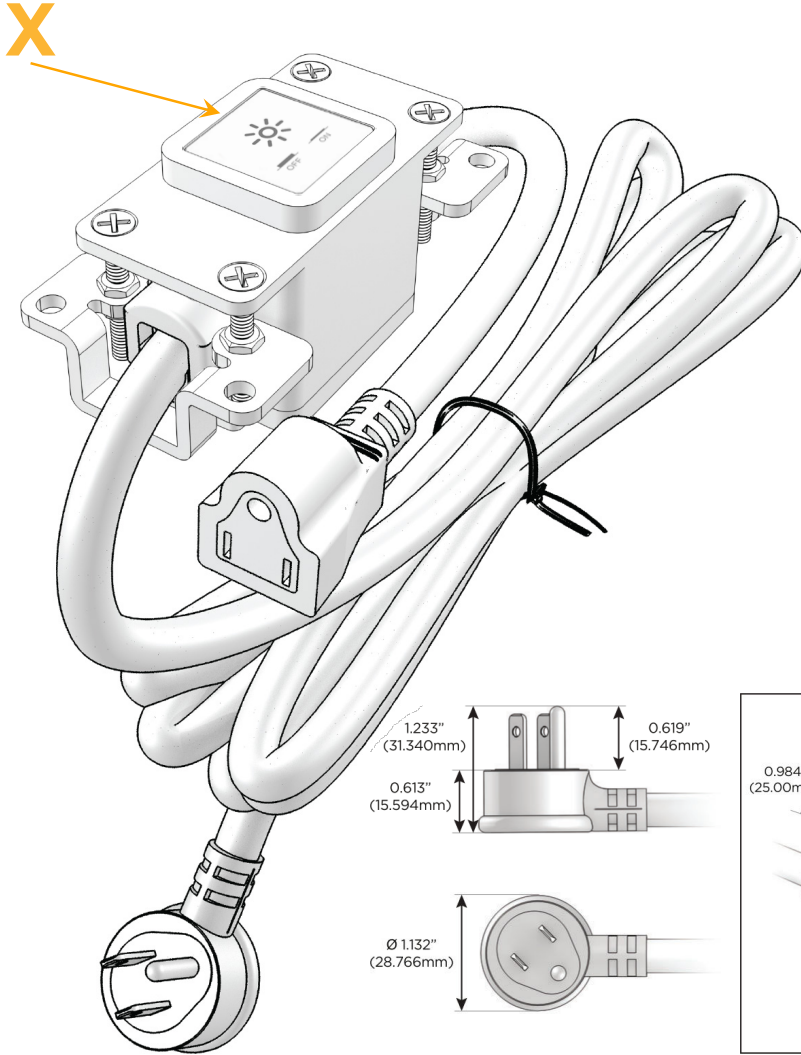

M-POWER-1T

AC POWER & DATA CONNECTIVITY SOLUTION

M-POWER-1T-X-BZ5AAB

Specs:

Modules/Ports:

- X Switched AC

Distributed by

Mormax Company, Inc.

8 Westchester Plaza

Elmsford, NY 10523

914-699-0101

sales@mormax.com

mormax.com