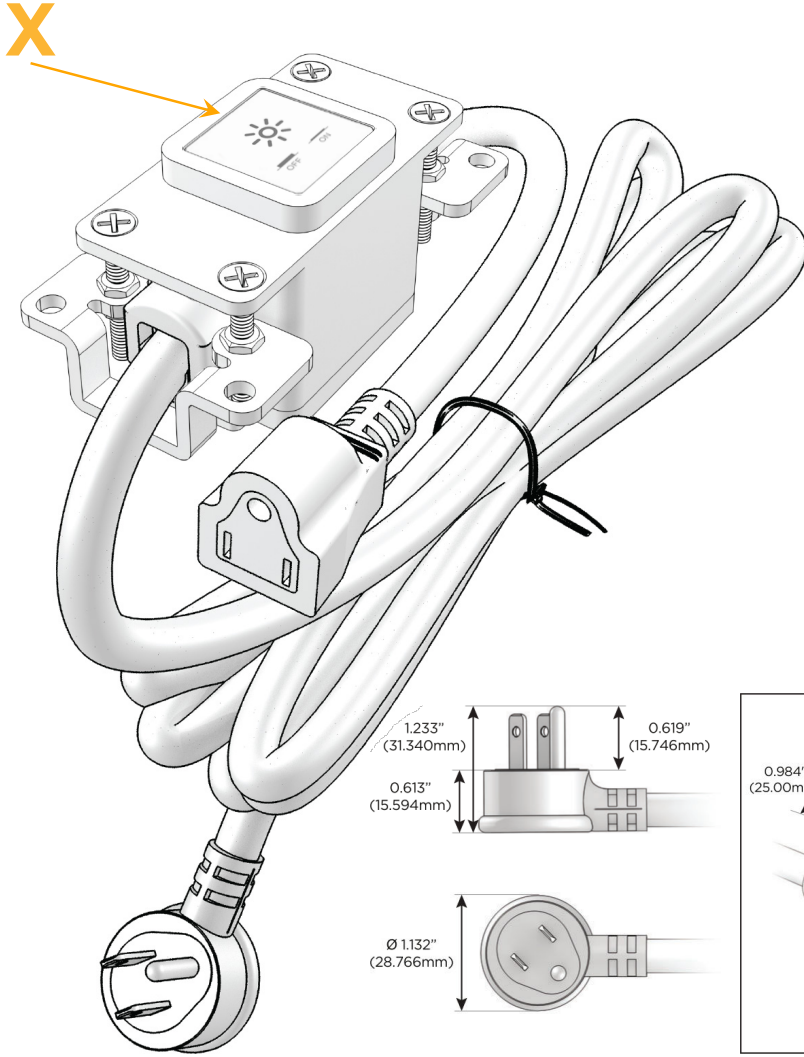

M-POWER-1T

AC POWER & DATA CONNECTIVITY SOLUTION

M-POWER-1T-X-BZ4B

Specs:

Modules/Ports:

- X Switched AC

Distributed by

Mormax Company, Inc.

8 Westchester Plaza

Elmsford, NY 10523

914-699-0101

sales@mormax.com

mormax.com