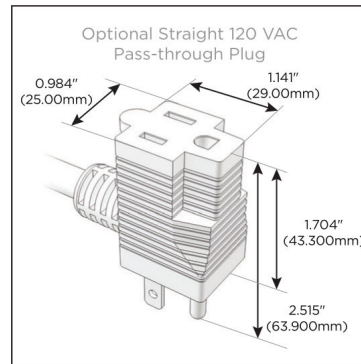

M-POWER-1T

AC POWER & DATA CONNECTIVITY SOLUTION

M-POWER-1T-X-BZ4B

Specs:

Modules/Ports:

- X Switched AC

Distributed by

Mormax Company, Inc.

8 Westchester Plaza

Elmsford, NY 10523

914-699-0101

sales@mormax.com

mormax.com