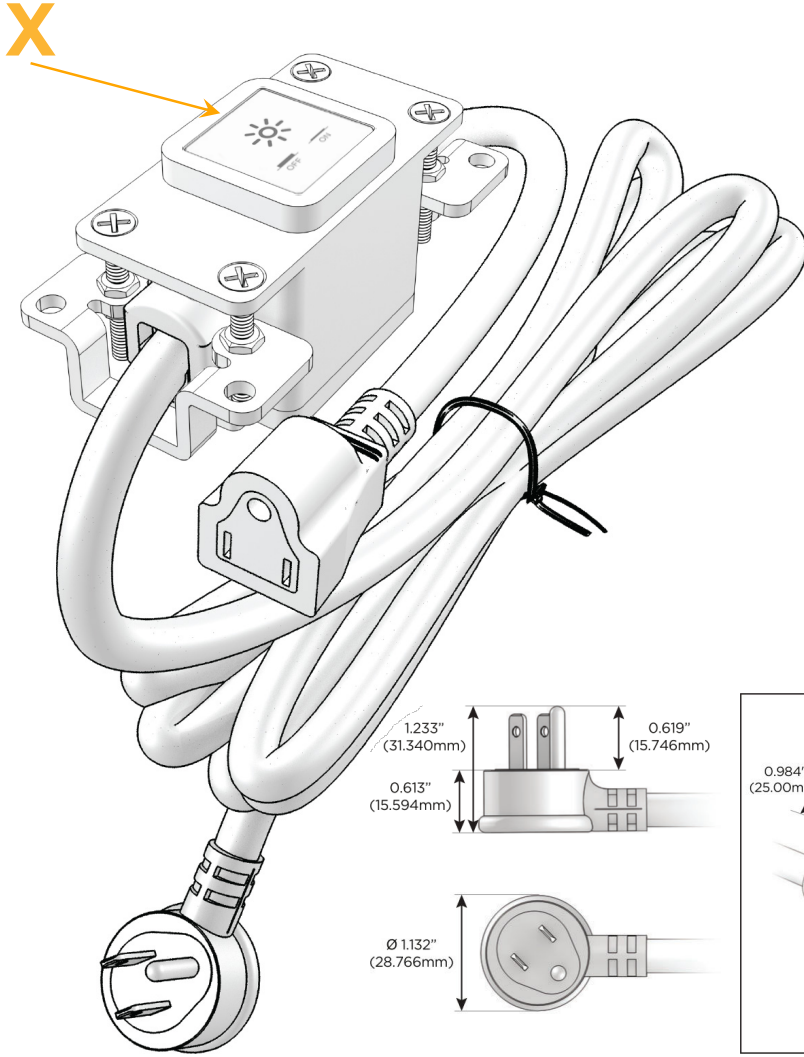

M-POWER-1T

AC POWER & DATA CONNECTIVITY SOLUTION

M-POWER-1T-X-BRAB

Specs:

Modules/Ports:

- X Switched AC

Distributed by

Mormax Company, Inc.

8 Westchester Plaza

Elmsford, NY 10523

914-699-0101

sales@mormax.com

mormax.com