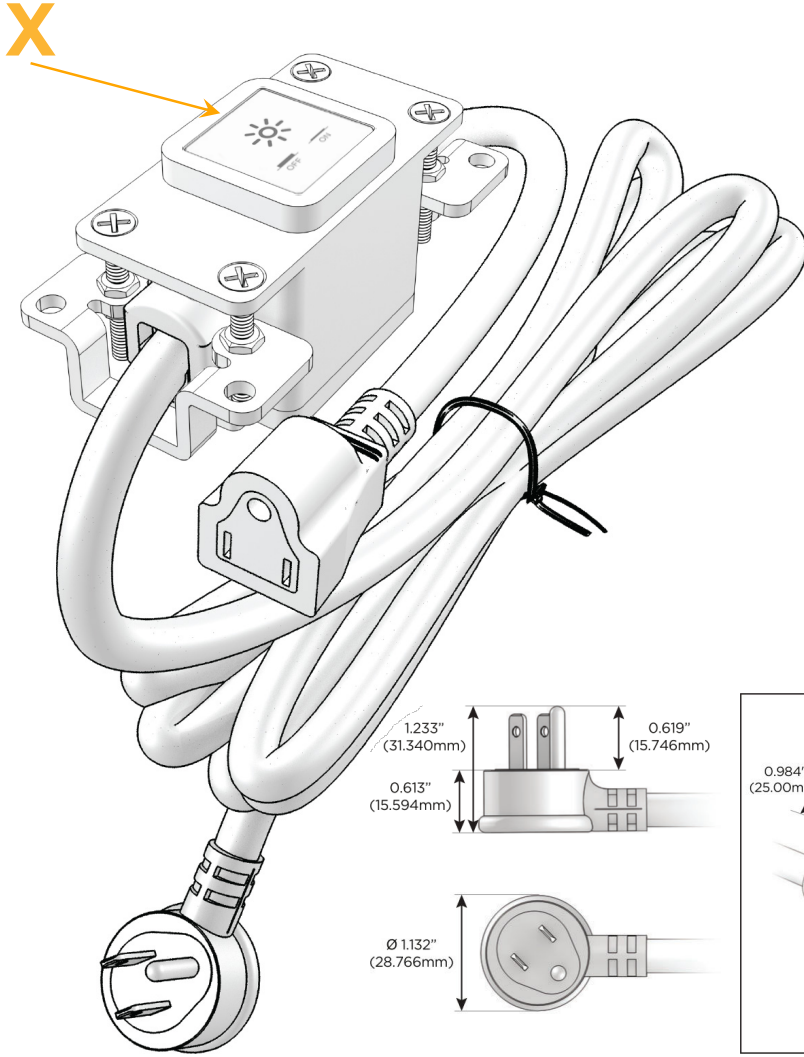

M-POWER-1T

AC POWER & DATA CONNECTIVITY SOLUTION

M-POWER-1T-X-BRAAB

Specs:

Modules/Ports:

- X Switched AC

Distributed by

Mormax Company, Inc.

8 Westchester Plaza

Elmsford, NY 10523

914-699-0101

sales@mormax.com

mormax.com