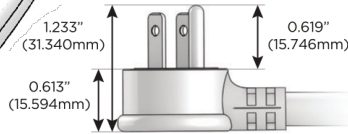

M-POWER-1T

AC POWER & DATA CONNECTIVITY SOLUTION

M-POWER-1T-X-BB

Specs:

Modules/Ports:

- X Switched AC

Distributed by

Mormax Company, Inc.

8 Westchester Plaza

Elmsford, NY 10523

914-699-0101

sales@mormax.com

mormax.com

TOP