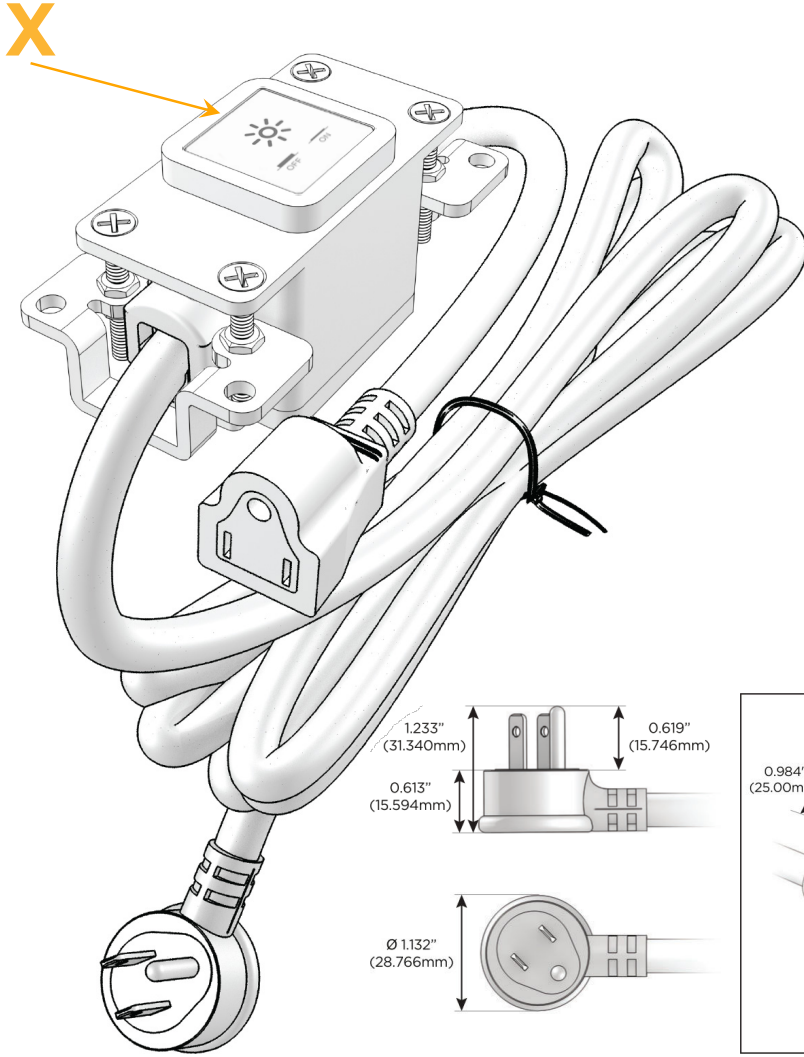

M-POWER-1T

AC POWER & DATA CONNECTIVITY SOLUTION

M-POWER-1T-X-BB

Specs:

Modules/Ports:

- X Switched AC

Distributed by

Mormax Company, Inc.

8 Westchester Plaza

Elmsford, NY 10523

914-699-0101

sales@mormax.com

mormax.com