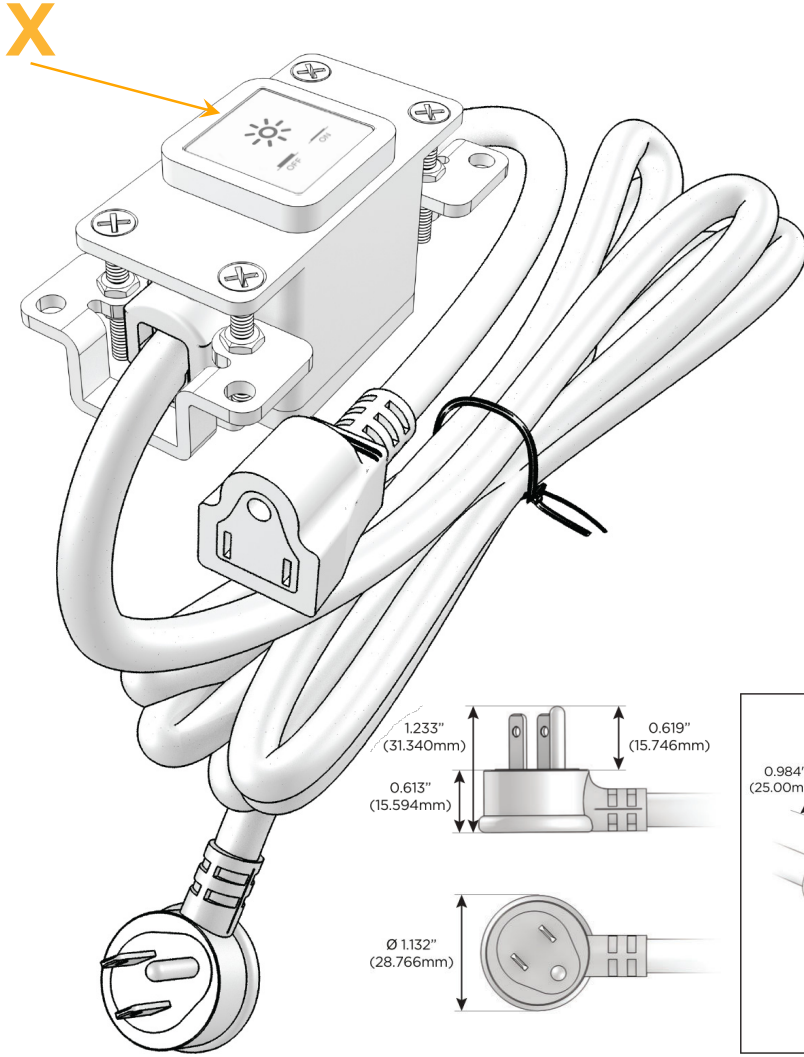

M-POWER-1T

AC POWER & DATA CONNECTIVITY SOLUTION

M-POWER-1T-X-BAB

Specs:

Modules/Ports:

- X Switched AC

Distributed by

Mormax Company, Inc.

8 Westchester Plaza

Elmsford, NY 10523

914-699-0101

sales@mormax.com

mormax.com