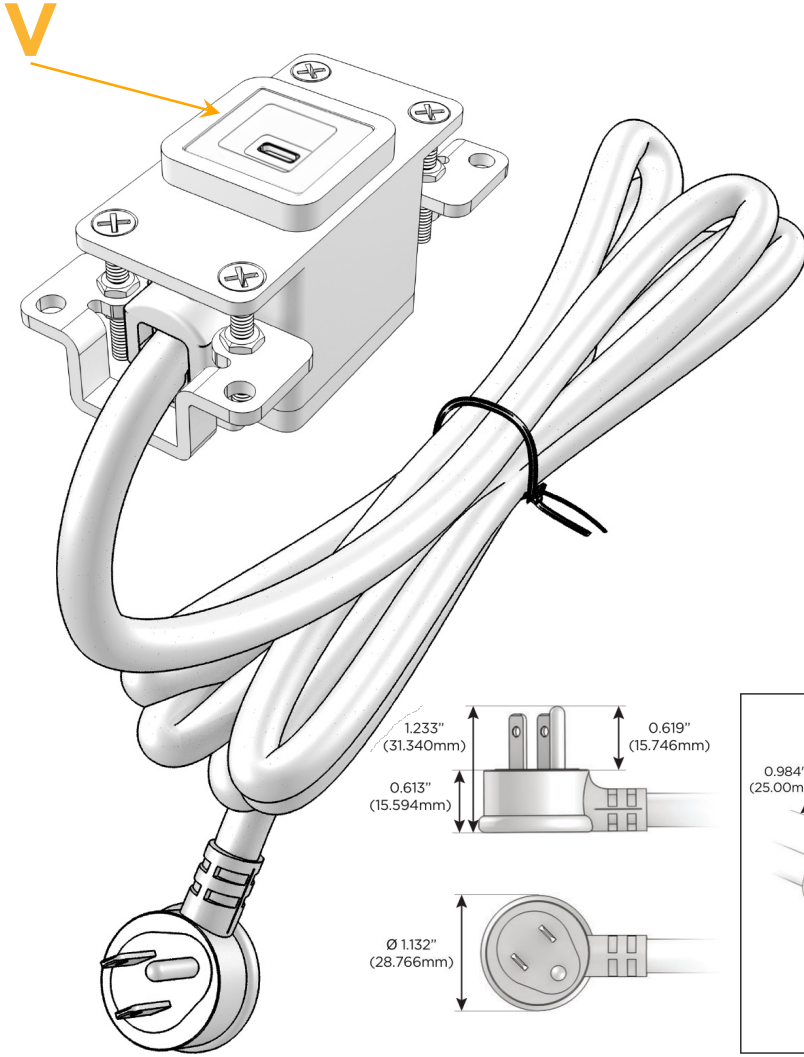

M-POWER-1T

AC POWER & DATA CONNECTIVITY SOLUTION

M-POWER-1T-V-SS4AB

Specs:

Modules/Ports:

- V USB-C (45W High Speed Charging Port)

Distributed by

Mormax Company, Inc.

8 Westchester Plaza

Elmsford, NY 10523

914-699-0101

sales@mormax.com

mormax.com