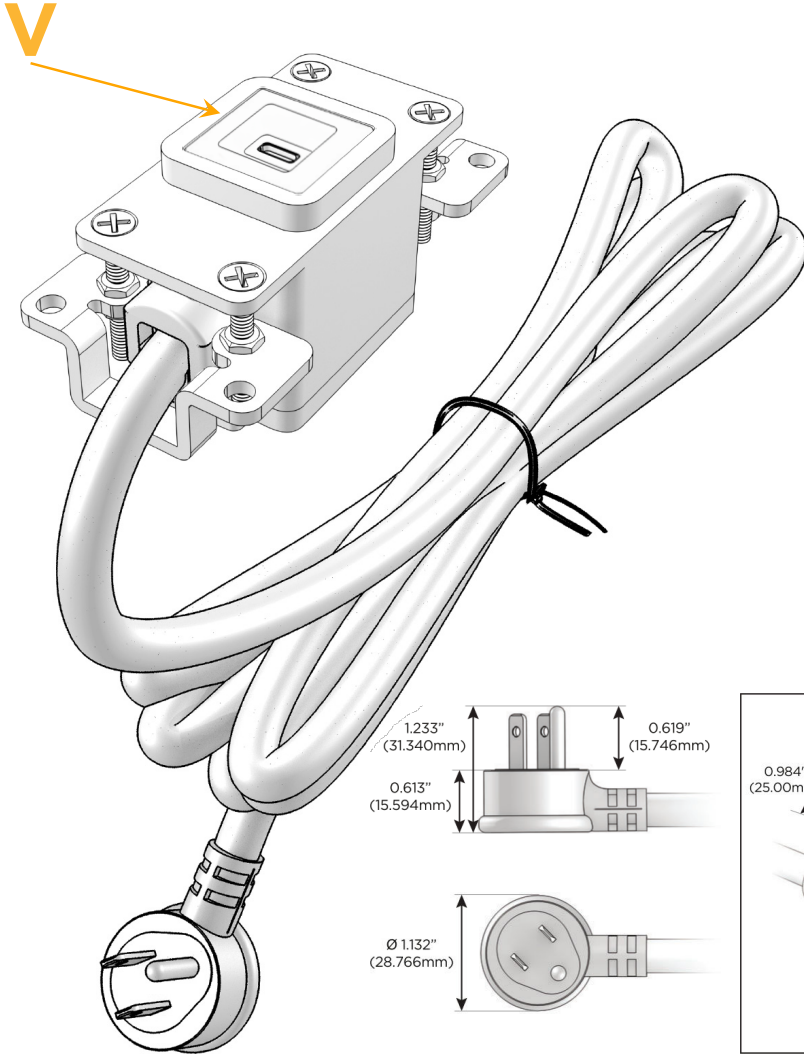

M-POWER-1T

AC POWER & DATA CONNECTIVITY SOLUTION

M-POWER-1T-V-SAB

Specs:

Modules/Ports:

- V USB-C (45W High Speed Charging Port)

Distributed by

Mormax Company, Inc.

8 Westchester Plaza

Elmsford, NY 10523

914-699-0101

sales@mormax.com

mormax.com