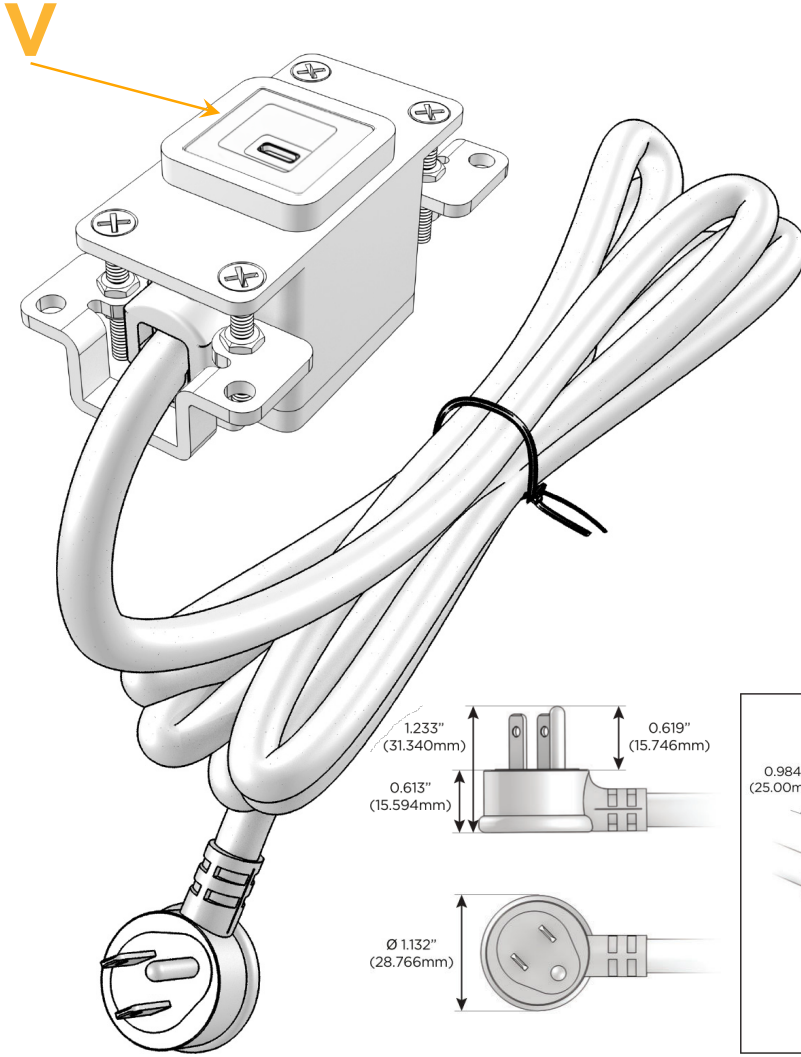

M-POWER-1T

AC POWER & DATA CONNECTIVITY SOLUTION

M-POWER-1T-V-CRAB

Specs:

Modules/Ports:

- V USB-C (45W High Speed Charging Port)

Distributed by

Mormax Company, Inc.

8 Westchester Plaza

Elmsford, NY 10523

914-699-0101

sales@mormax.com

mormax.com