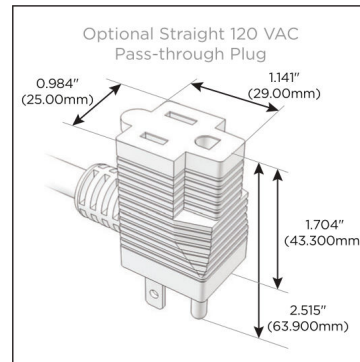

M-POWER-1T

AC POWER & DATA CONNECTIVITY SOLUTION

M-POWER-1T-V-BZAB

Specs:

Modules/Ports:

- V USB-C (45W High Speed Charging Port)

Distributed by

Mormax Company, Inc.

8 Westchester Plaza

Elmsford, NY 10523

914-699-0101

sales@mormax.com

mormax.com