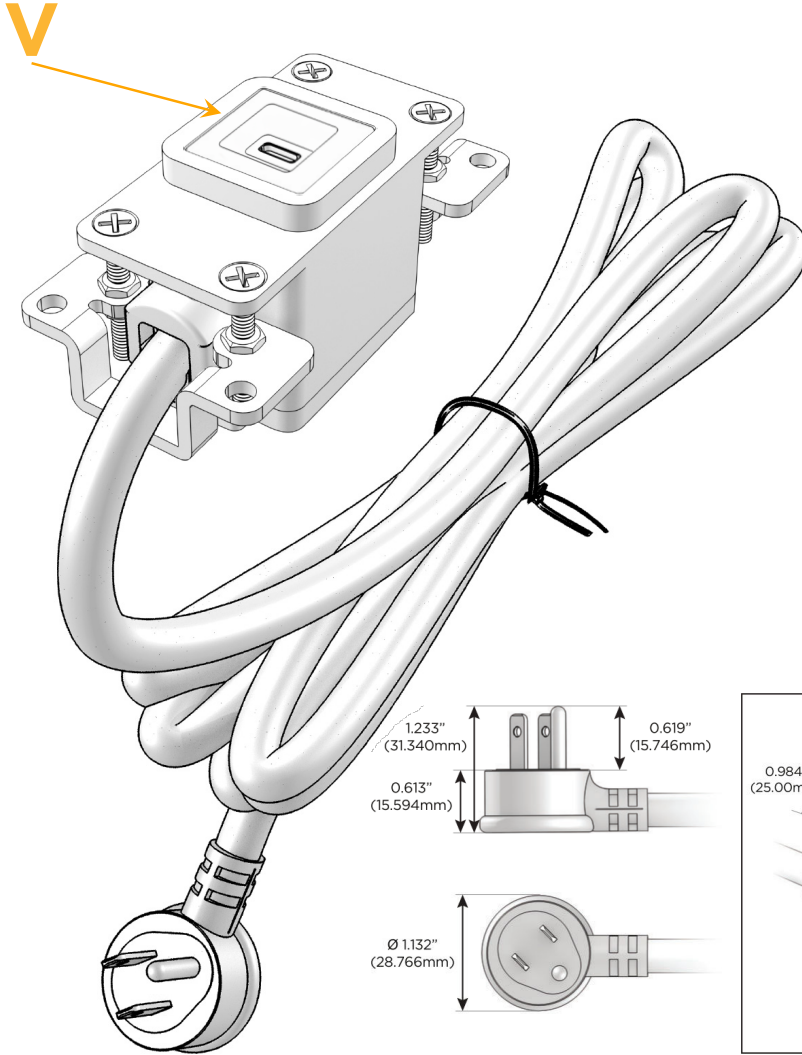

M-POWER-1T

AC POWER & DATA CONNECTIVITY SOLUTION

M-POWER-1T-V-BZAB

Specs:

Modules/Ports:

- V USB-C (45W High Speed Charging Port)

Distributed by

Mormax Company, Inc.

8 Westchester Plaza

Elmsford, NY 10523

914-699-0101

sales@mormax.com

mormax.com