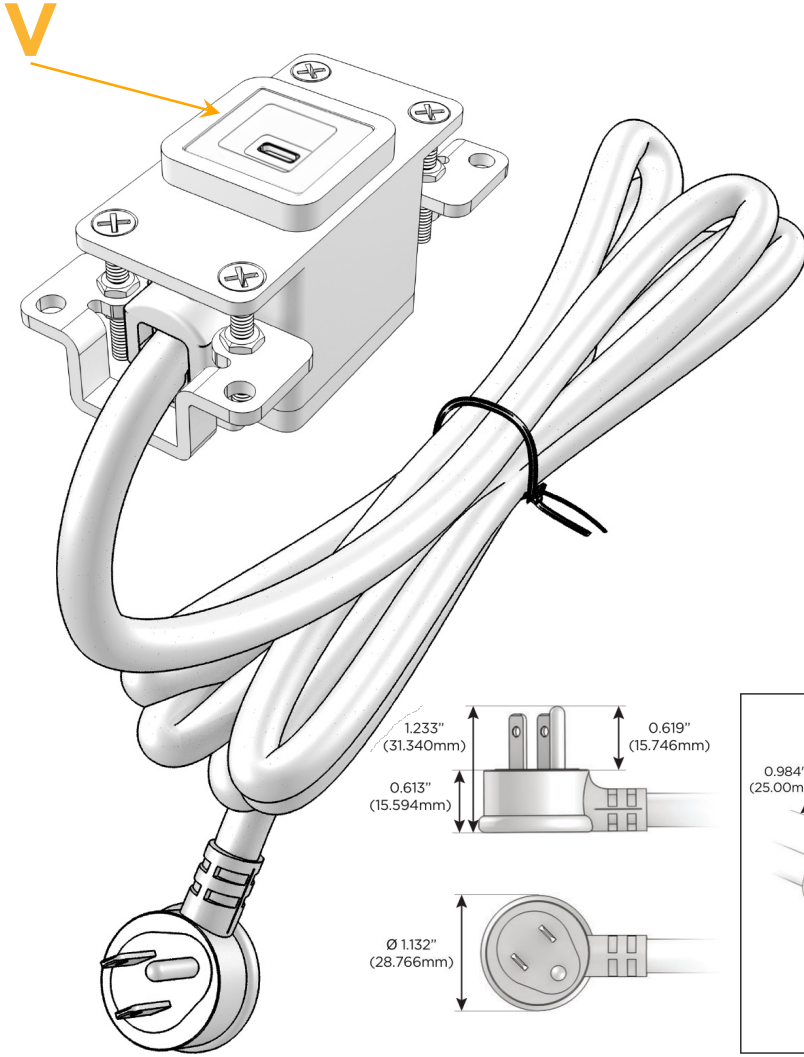

M-POWER-1T

AC POWER & DATA CONNECTIVITY SOLUTION

M-POWER-1T-V-BRAB

Specs:

Modules/Ports:

- V USB-C (45W High Speed Charging Port)

Distributed by

Mormax Company, Inc.

8 Westchester Plaza

Elmsford, NY 10523

914-699-0101

sales@mormax.com

mormax.com