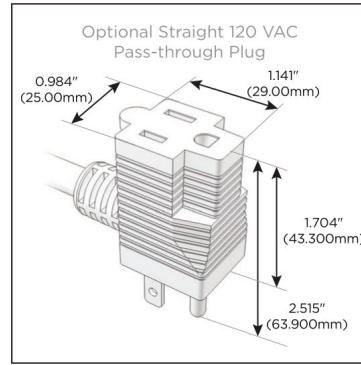

M-POWER-1T

AC POWER & DATA CONNECTIVITY SOLUTION

M-POWER-1T-V-BRAAB

Specs:

Modules/Ports:

- V USB-C (45W High Speed Charging Port)

Distributed by

Mormax Company, Inc.

8 Westchester Plaza

Elmsford, NY 10523

914-699-0101

sales@mormax.com

mormax.com