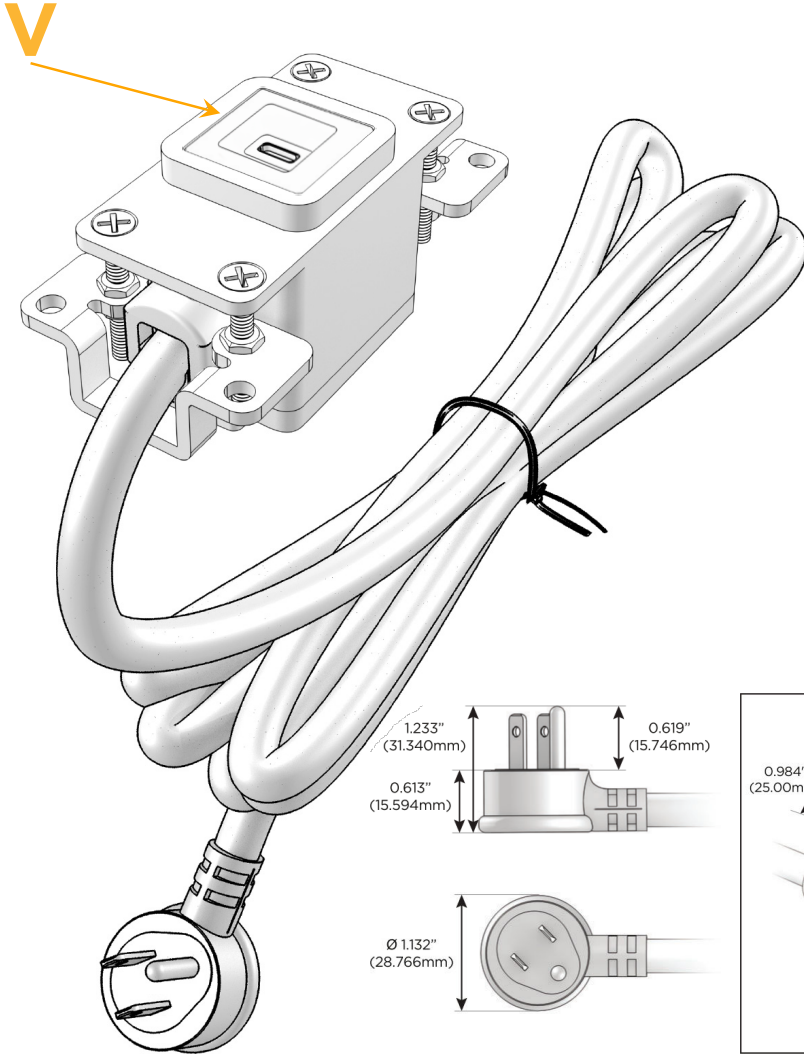

M-POWER-1T

AC POWER & DATA CONNECTIVITY SOLUTION

M-POWER-1T-V-BRAAB

Specs:

Modules/Ports:

- V USB-C (45W High Speed Charging Port)

Distributed by

Mormax Company, Inc.

8 Westchester Plaza

Elmsford, NY 10523

914-699-0101

sales@mormax.com

mormax.com