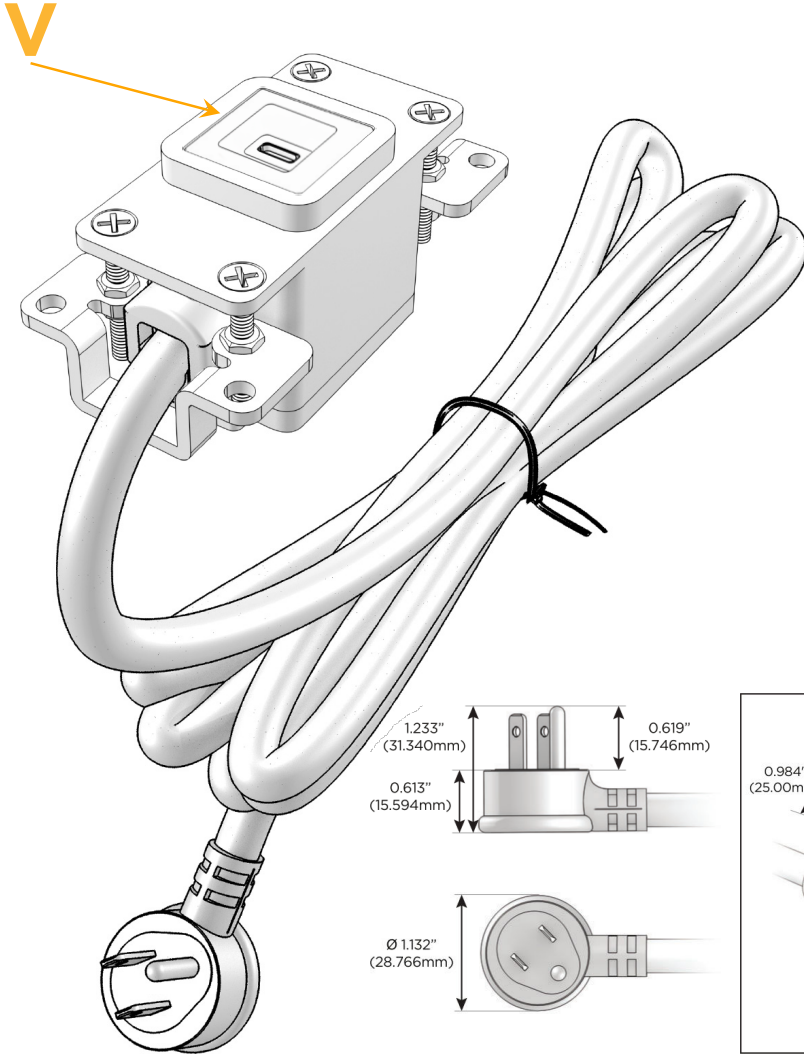

M-POWER-1T

AC POWER & DATA CONNECTIVITY SOLUTION

M-POWER-1T-V-BB

Specs:

Modules/Ports:

- V USB-C (45W High Speed Charging Port)

Distributed by

Mormax Company, Inc.

8 Westchester Plaza

Elmsford, NY 10523

914-699-0101

sales@mormax.com

mormax.com