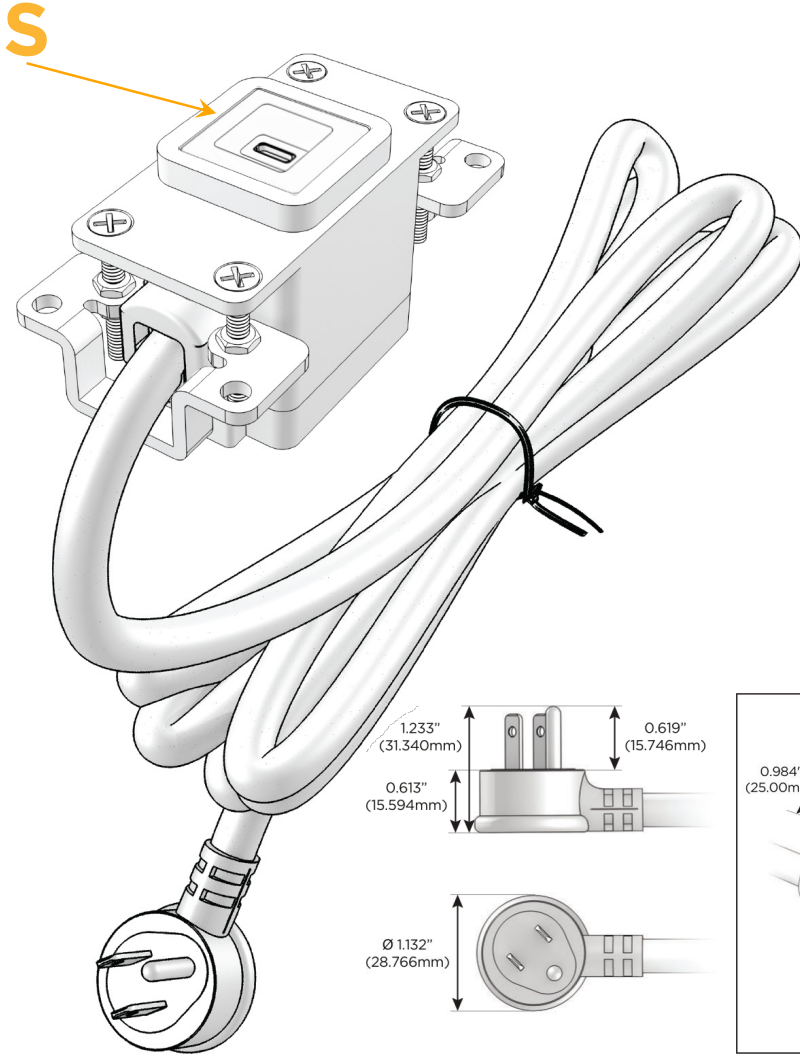

M-POWER-1T

AC POWER & DATA CONNECTIVITY SOLUTION

M-POWER-1T-S-WB

Specs:

Modules/Ports:

- **S** USB-C (25W High Speed Charging Port)

Distributed by

Mormax Company, Inc.

8 Westchester Plaza

Elmsford, NY 10523

914-699-0101

sales@mormax.com

mormax.com