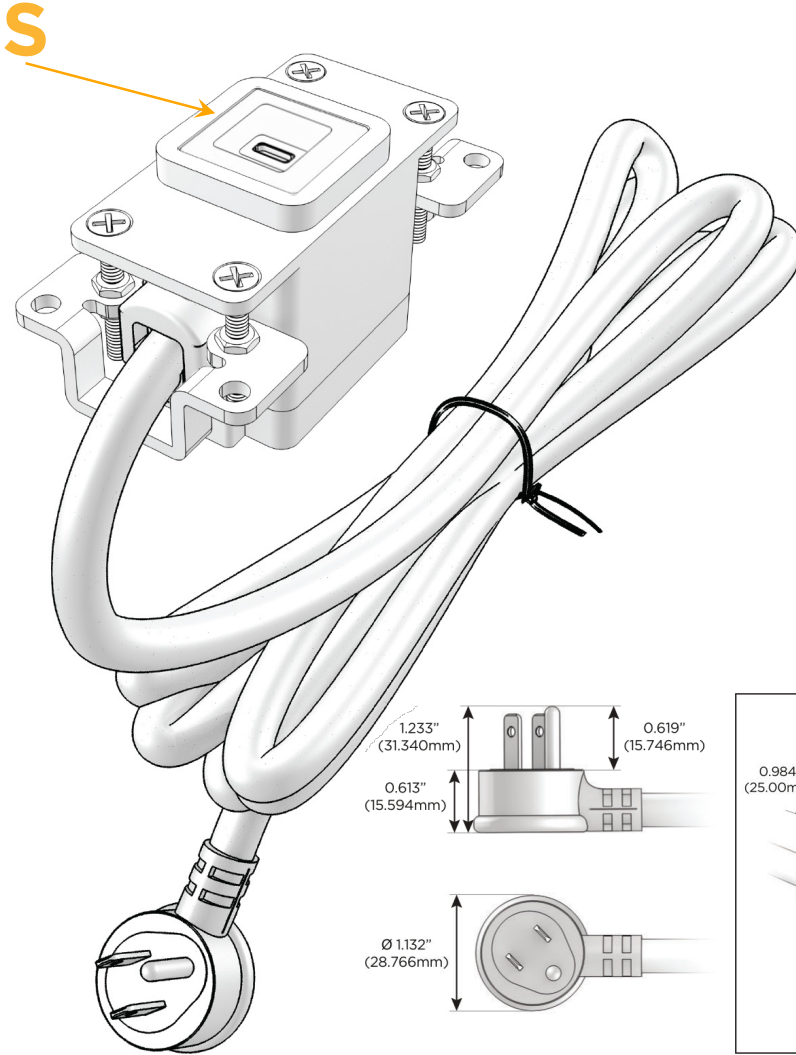

M-POWER-1T

AC POWER & DATA CONNECTIVITY SOLUTION

M-POWER-1T-S-WAB

Specs:

Modules/Ports:

- S USB-C (25W High Speed Charging Port)

Distributed by

Mormax Company, Inc.

8 Westchester Plaza

Elmsford, NY 10523

914-699-0101

sales@mormax.com

mormax.com