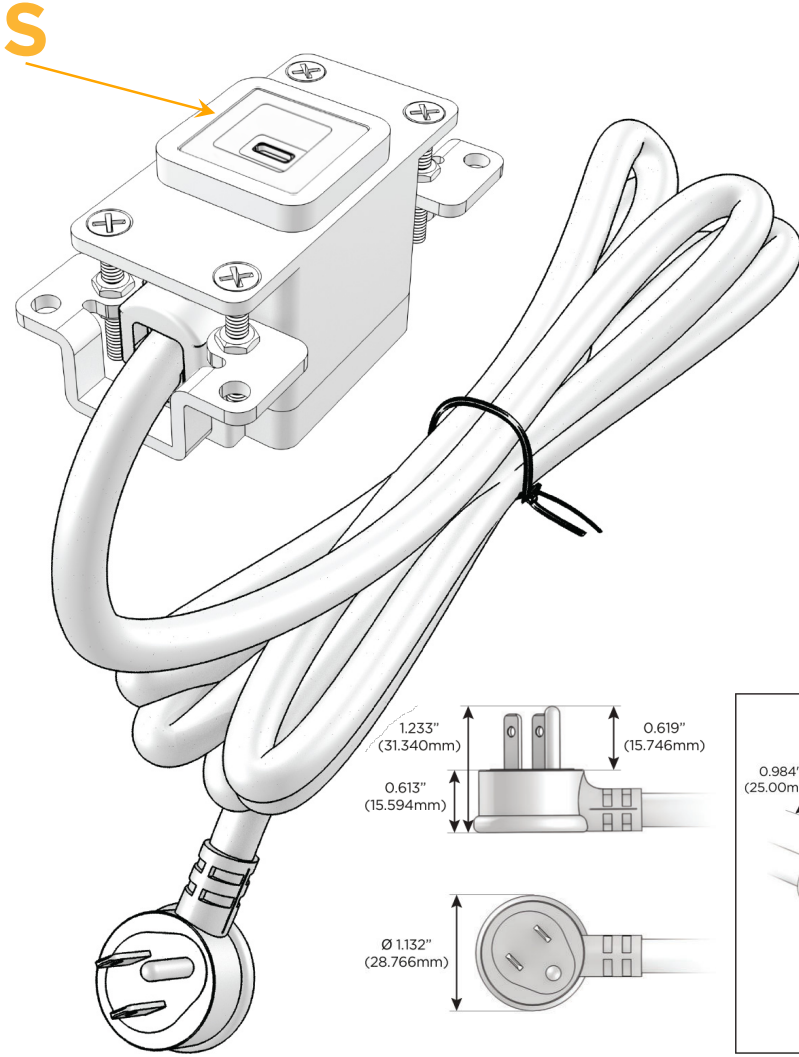

M-POWER-1T

AC POWER & DATA CONNECTIVITY SOLUTION

M-POWER-1T-S-SS8B

Specs:

Modules/Ports:

- S USB-C (25W High Speed Charging Port)

Distributed by

Mormax Company, Inc.

8 Westchester Plaza

Elmsford, NY 10523

914-699-0101

sales@mormax.com

mormax.com