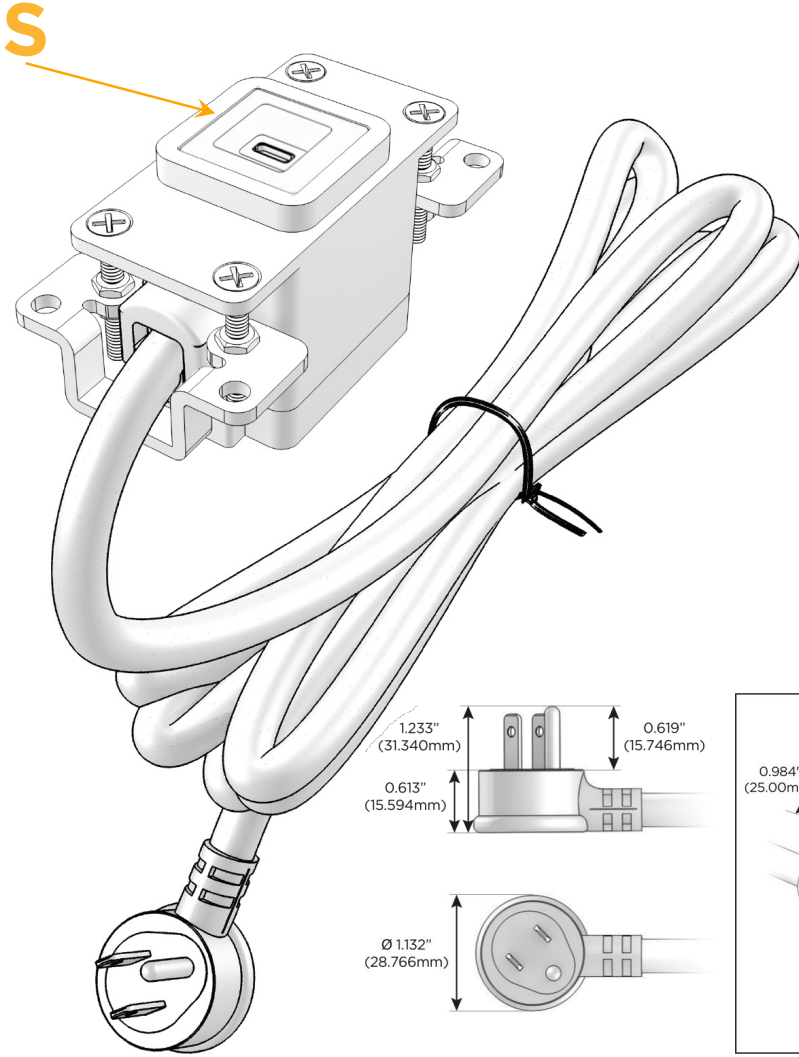

M-POWER-1T

AC POWER & DATA CONNECTIVITY SOLUTION

M-POWER-1T-S-SS4B

Specs:

Modules/Ports:

- **S** USB-C (25W High Speed Charging Port)

Distributed by

Mormax Company, Inc.

8 Westchester Plaza

Elmsford, NY 10523

914-699-0101

sales@mormax.com

mormax.com