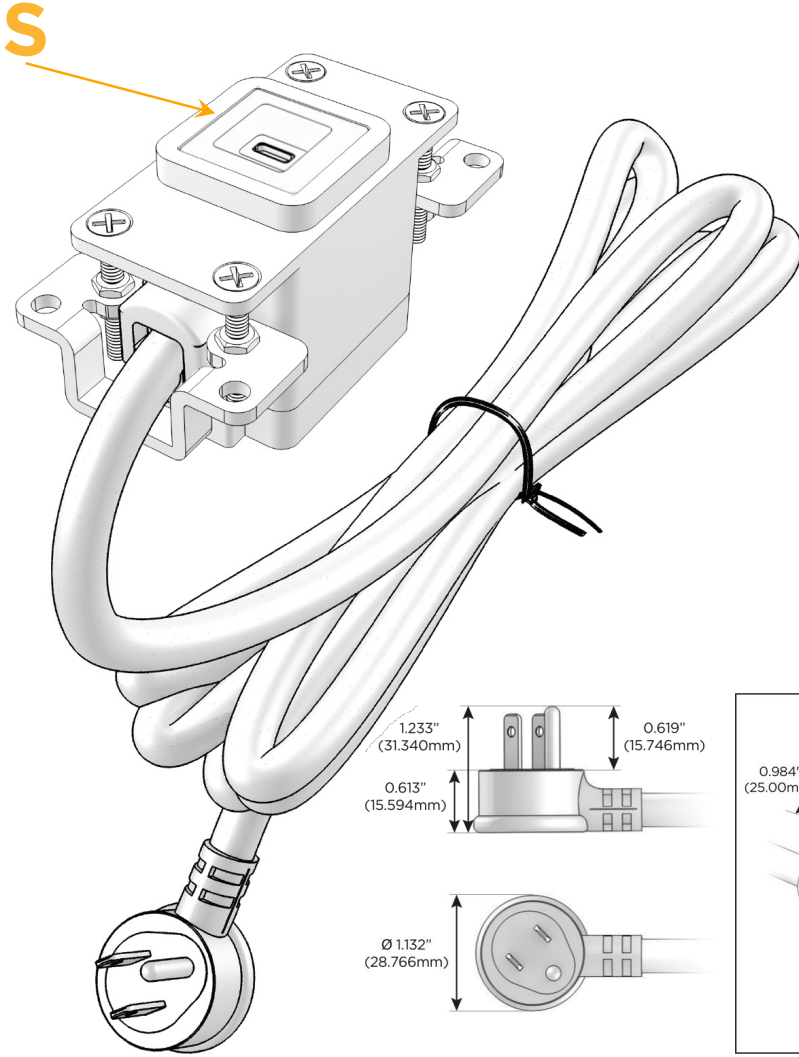

M-POWER-1T

AC POWER & DATA CONNECTIVITY SOLUTION

M-POWER-1T-S-SAB

Specs:

Modules/Ports:

- S USB-C (25W High Speed Charging Port)

Distributed by

Mormax Company, Inc.

8 Westchester Plaza

Elmsford, NY 10523

914-699-0101

sales@mormax.com

mormax.com