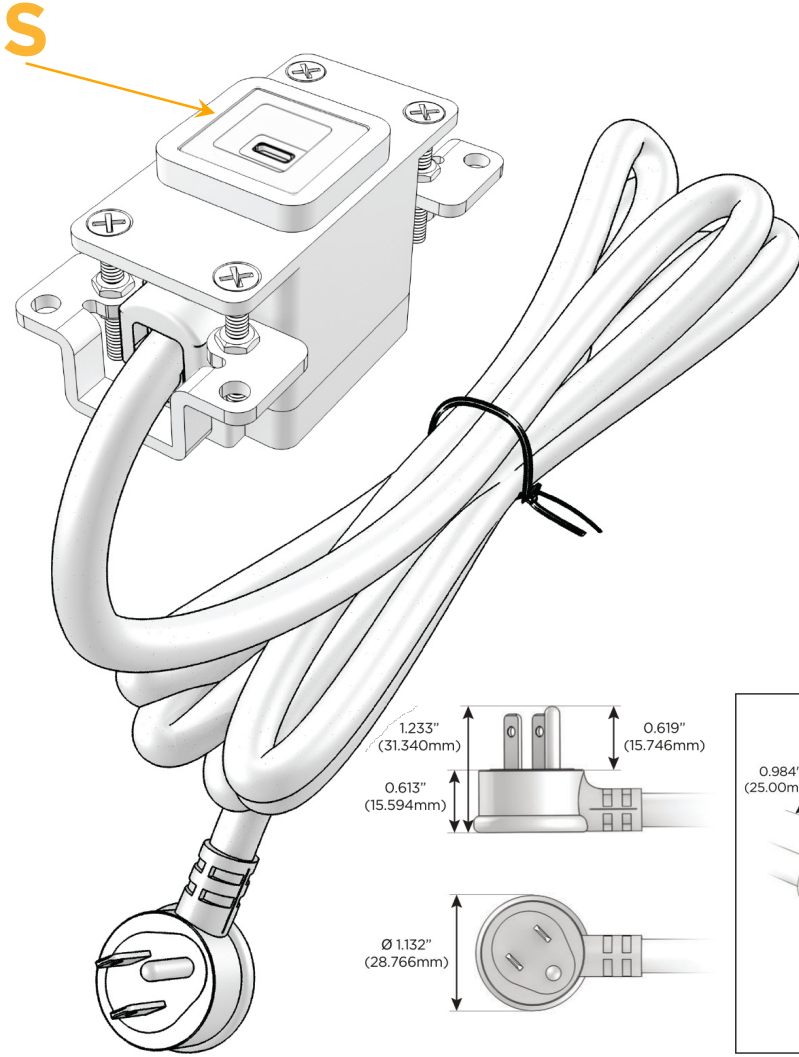

M-POWER-1T

AC POWER & DATA CONNECTIVITY SOLUTION

M-POWER-1T-S-BRAAB

Specs:

Modules/Ports:

- **S** USB-C (25W High Speed Charging Port)

Distributed by

Mormax Company, Inc.

8 Westchester Plaza

Elmsford, NY 10523

914-699-0101

sales@mormax.com

mormax.com