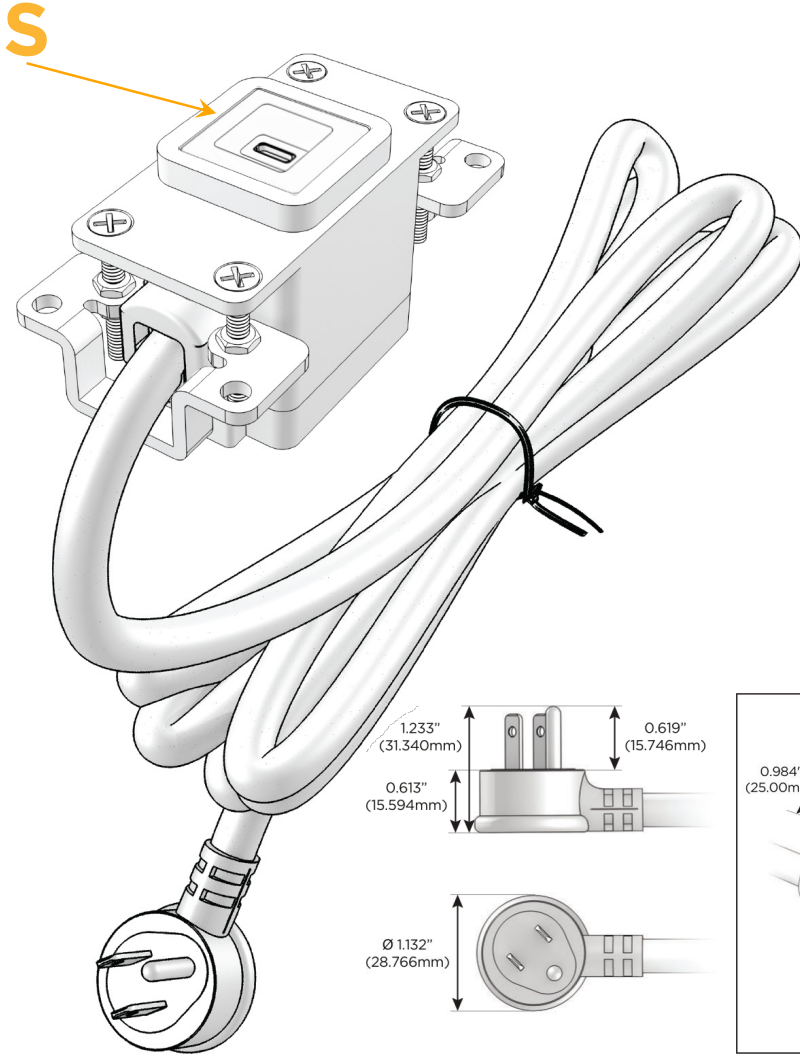

M-POWER-1T

AC POWER & DATA CONNECTIVITY SOLUTION

M-POWER-1T-S-BB

Specs:

Modules/Ports:

- S USB-C (25W High Speed Charging Port)

Distributed by

Mormax Company, Inc.

8 Westchester Plaza

Elmsford, NY 10523

914-699-0101

sales@mormax.com

mormax.com