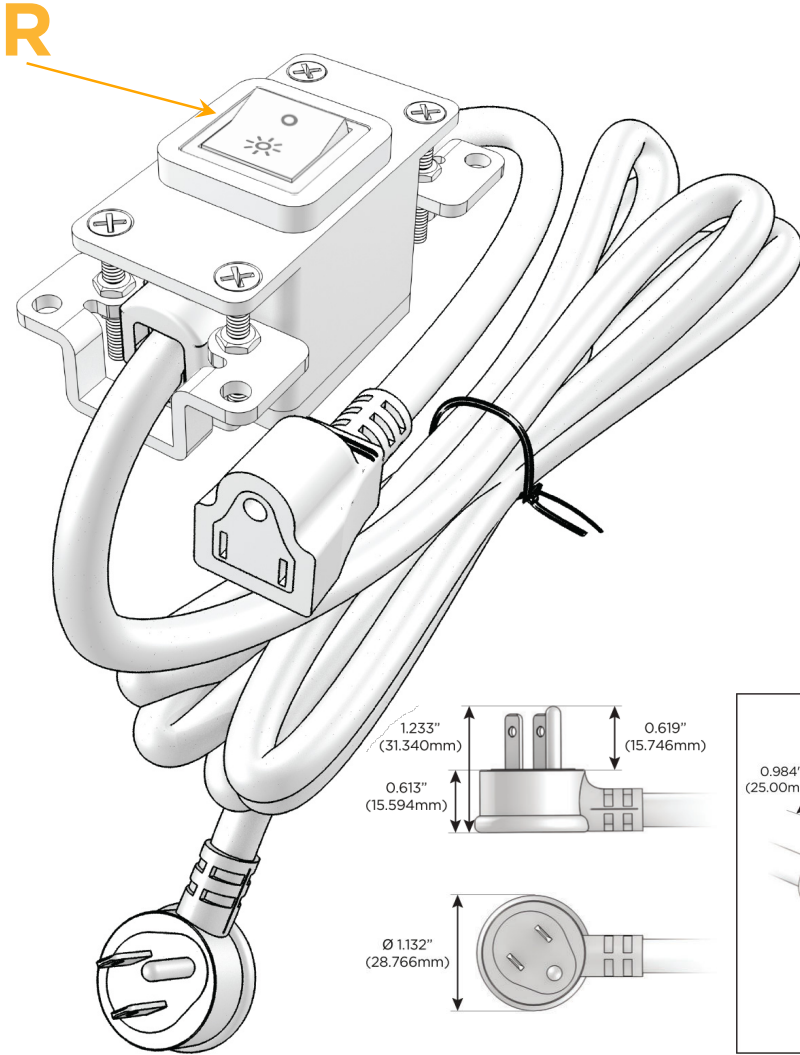

M-POWER-1T

AC POWER & DATA CONNECTIVITY SOLUTION

M-POWER-1T-R-BZ5AAB

Specs:

Modules/Ports:

- **R** Switched AC (Rocker Switch)

Distributed by

Mormax Company, Inc.

8 Westchester Plaza

Elmsford, NY 10523

914-699-0101

sales@mormax.com

mormax.com