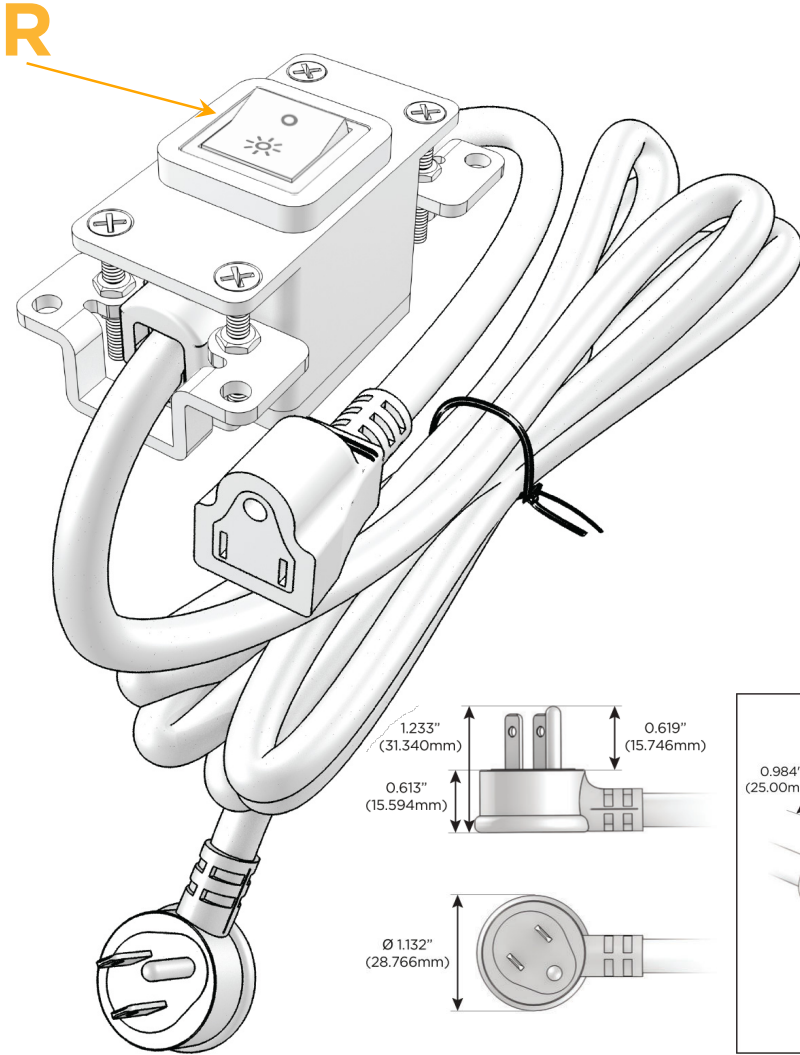

M-POWER-1T

AC POWER & DATA CONNECTIVITY SOLUTION

M-POWER-1T-R-BB

Specs:

Modules/Ports:

- **R** Switched AC (Rocker Switch)

Distributed by

Mormax Company, Inc.

8 Westchester Plaza

Elmsford, NY 10523

914-699-0101

sales@mormax.com

mormax.com