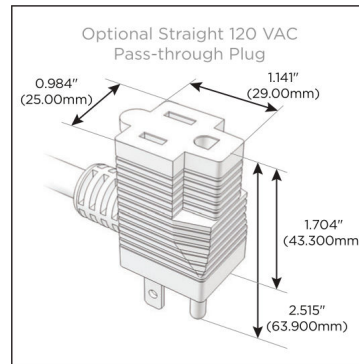

M-POWER-1T

AC POWER & DATA CONNECTIVITY SOLUTION

M-POWER-1T-R-BB

Specs:

Modules/Ports:

- **R** Switched AC (Rocker Switch)

Distributed by

Mormax Company, Inc.

8 Westchester Plaza

Elmsford, NY 10523

914-699-0101

sales@mormax.com

mormax.com