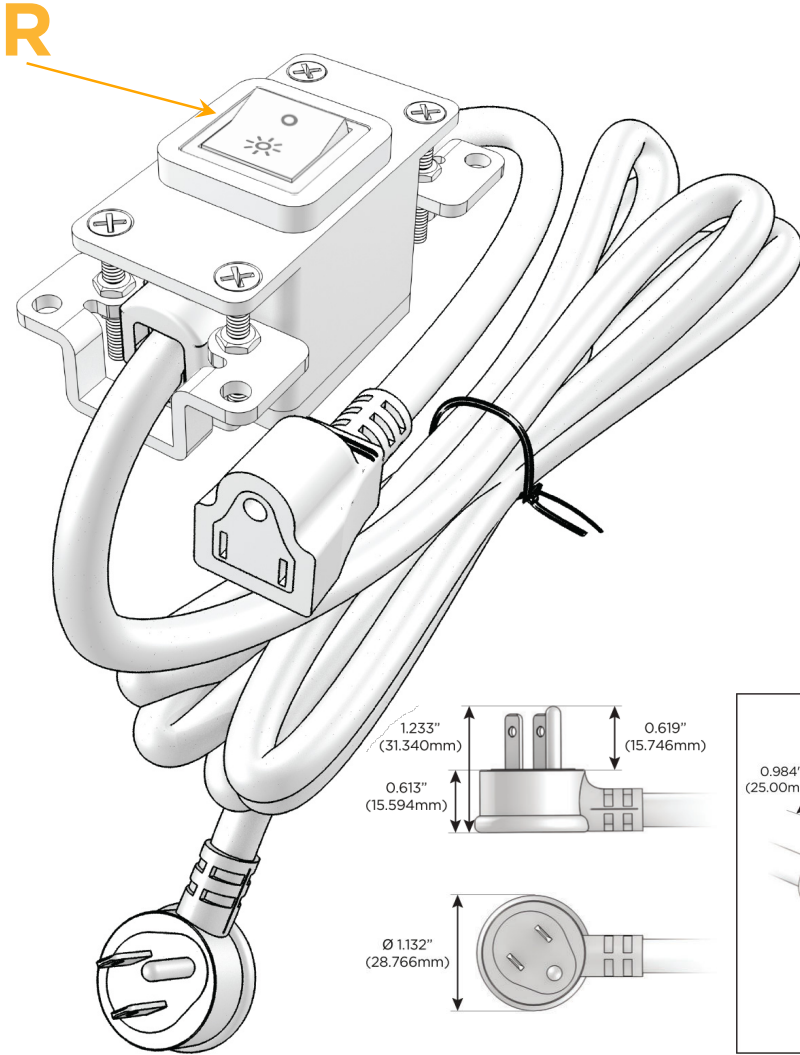

M-POWER-1T

AC POWER & DATA CONNECTIVITY SOLUTION

M-POWER-1T-R-B2AB

Specs:

Modules/Ports:

- **R** Switched AC (Rocker Switch)

Distributed by

Mormax Company, Inc.

8 Westchester Plaza

Elmsford, NY 10523

914-699-0101

sales@mormax.com

mormax.com