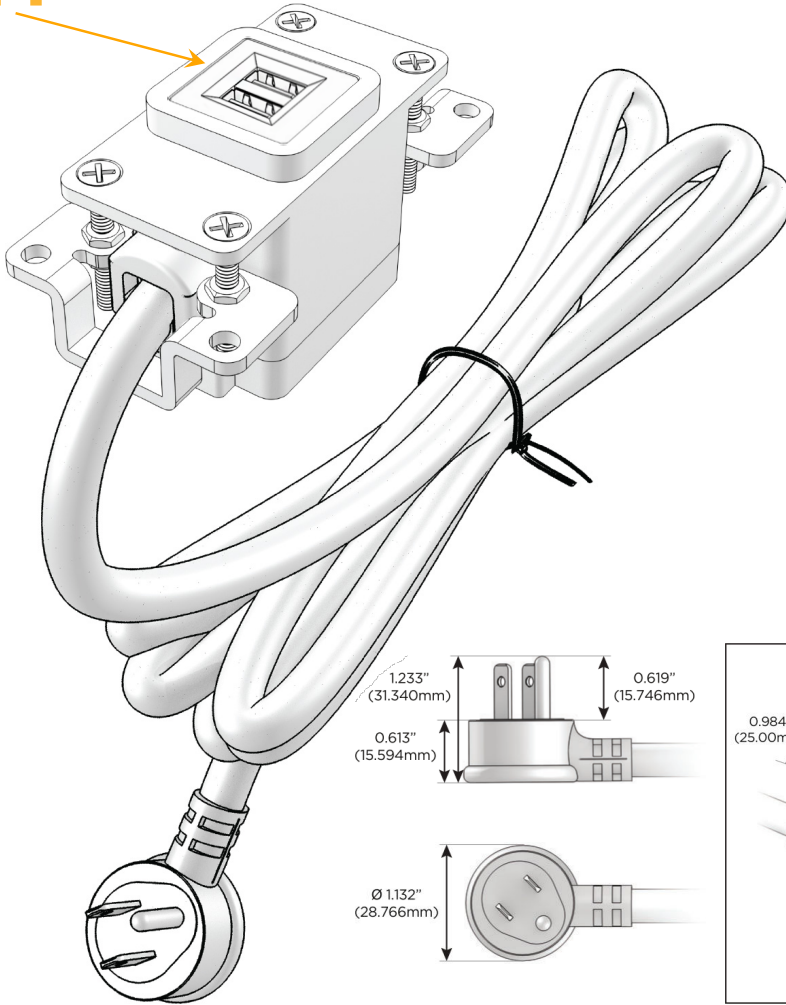

M-POWER-1T

AC POWER & DATA CONNECTIVITY SOLUTION

M-POWER-1T-M-SS8B

Specs:

Modules/Ports:

- **M** Double USB-A (Fast Charging Ports - 18W)

Distributed by

Mormax Company, Inc.

8 Westchester Plaza

Elmsford, NY 10523

914-699-0101

sales@mormax.com

mormax.com

M