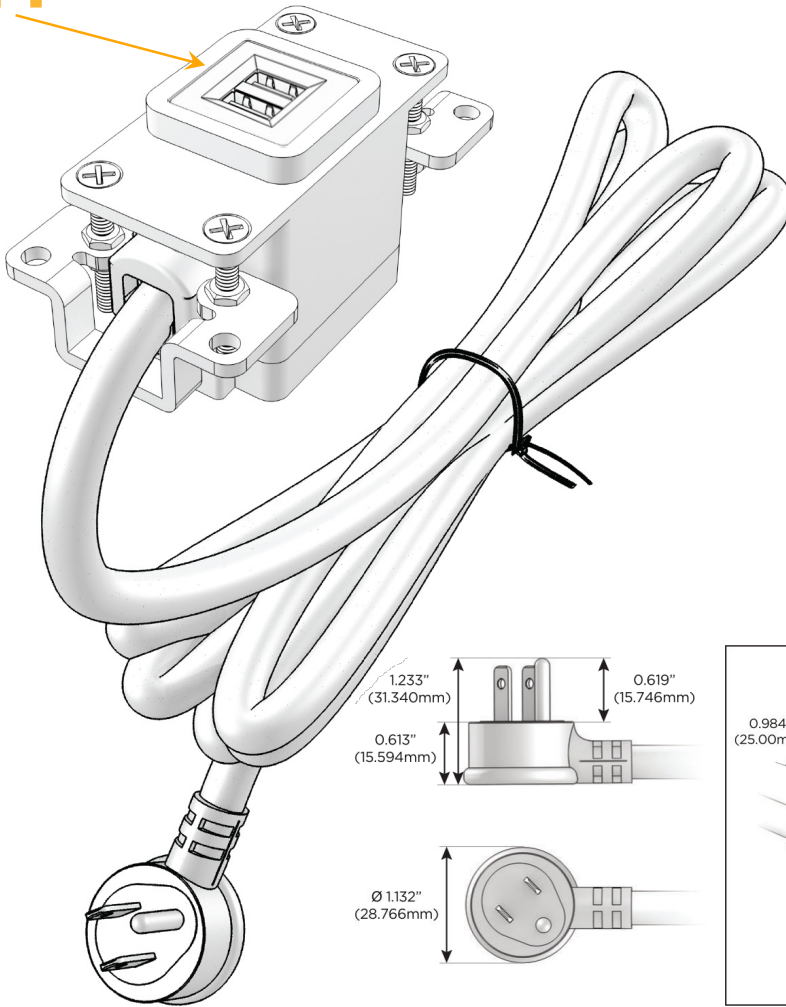

M-POWER-1T

AC POWER & DATA CONNECTIVITY SOLUTION

M-POWER-1T-M-SS4B

Specs:

Modules/Ports:

- **M** Double USB-A (Fast Charging Ports - 18W)

Distributed by

Mormax Company, Inc.

8 Westchester Plaza

Elmsford, NY 10523

914-699-0101

sales@mormax.com

mormax.com

M