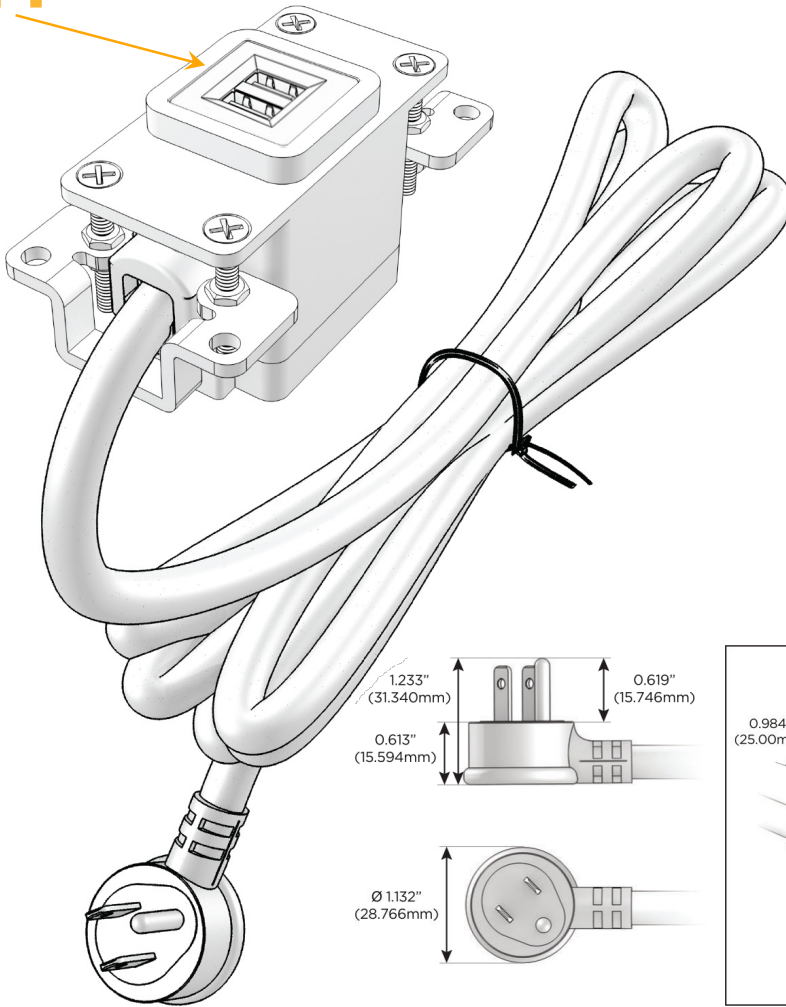

M-POWER-1T

AC POWER & DATA CONNECTIVITY SOLUTION

M-POWER-1T-M-SS4AB

Specs:

Modules/Ports:

- **M** Double USB-A (Fast Charging Ports - 18W)

Distributed by

Mormax Company, Inc.

8 Westchester Plaza

Elmsford, NY 10523

914-699-0101

sales@mormax.com

mormax.com

M