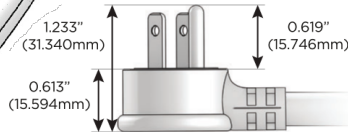

Mormax Company, Inc.

8 Westchester Plaza

Elmsford, NY 10523

914-699-0101

sales@mormax.com

mormax.com

M