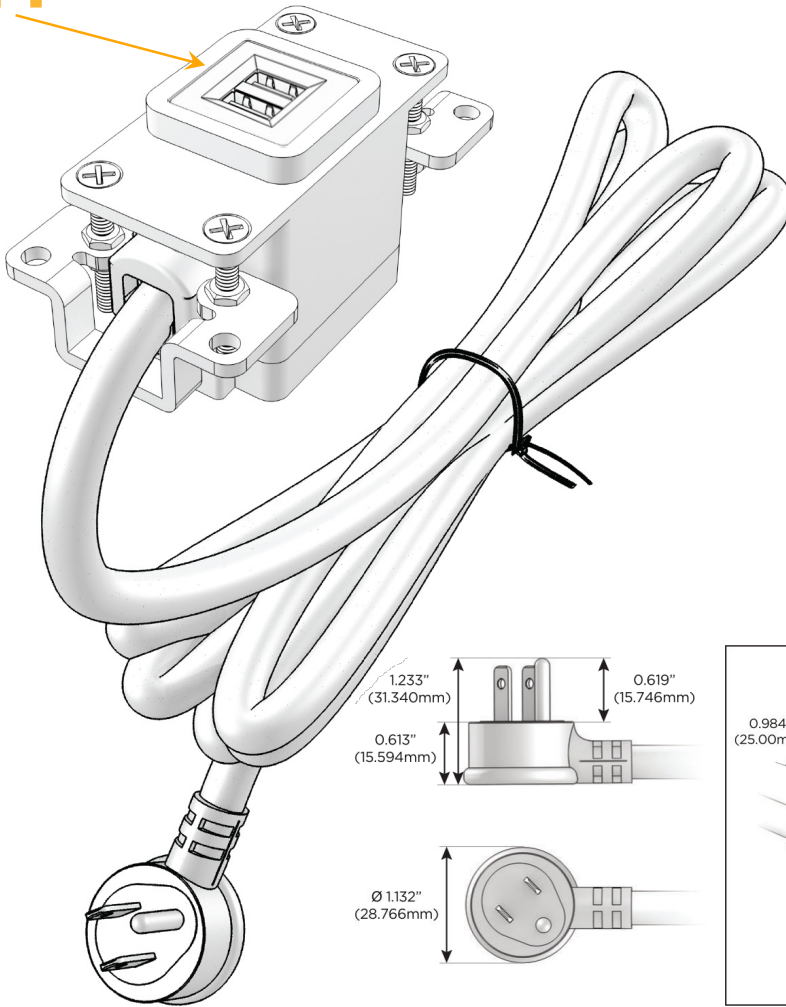

M-POWER-1T

AC POWER & DATA CONNECTIVITY SOLUTION

M-POWER-1T-M-SAB

Specs:

Modules/Ports:

- **M** Double USB-A (Fast Charging Ports - 18W)

Distributed by

Mormax Company, Inc.

8 Westchester Plaza

Elmsford, NY 10523

914-699-0101

sales@mormax.com

mormax.com

M