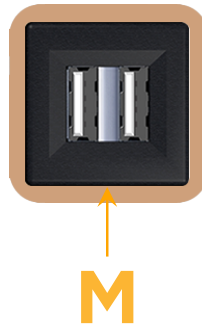

Features:

Module/Port Options:

- **A** Tamper Resistant AC Receptacle
- **E** USB-A & USB-C (20W)
- **M** Double USB-A (Fast Charging Ports - 18W)
- **H** HDMI
- **6** CAT 6
- **12** RJ 12
- **X** Switched AC
- **Y** 3-Way Switch (Low Voltage)
- **V** USB-C (45W High Speed Charging Port)
- **S** USB-C (25W High Speed Charging Port)
- **R** Switched AC (Rocker Switch)
- **D** Dimmer Switch

Plug:

- Supplied with Low Profile Flat 45° Angle 120 VAC Plug
- Optional Standard Straight 120 VAC Plug
- Optional Straight 120 VAC Pass-through Plug

- CLEAN, COMPACT DESIGN
- STREAMLINED
- LOW PROFILE
- SIDE-EXITING CORDS
- PLUG & PLAY
- 6' AC CORD & PLUG (FLAT PLUG STANDARD)
- CUSTOMIZABLE CONFIGURATIONS AND FINISHES
- UL LISTED FOR MOUNTING IN FURNITURE
- 15A