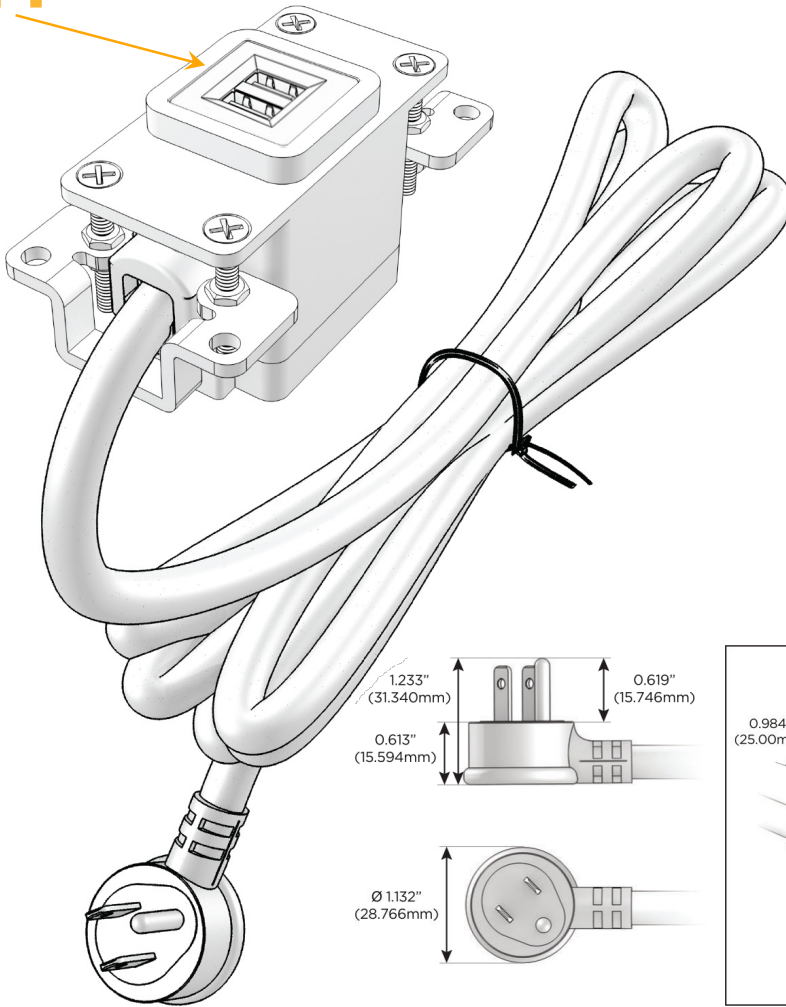

M-POWER-1T

AC POWER & DATA CONNECTIVITY SOLUTION

M-POWER-1T-M-CUAB

Specs:

Modules/Ports:

- **M** Double USB-A (Fast Charging Ports - 18W)

Distributed by

Mormax Company, Inc.

8 Westchester Plaza

Elmsford, NY 10523

914-699-0101

sales@mormax.com

mormax.com

M