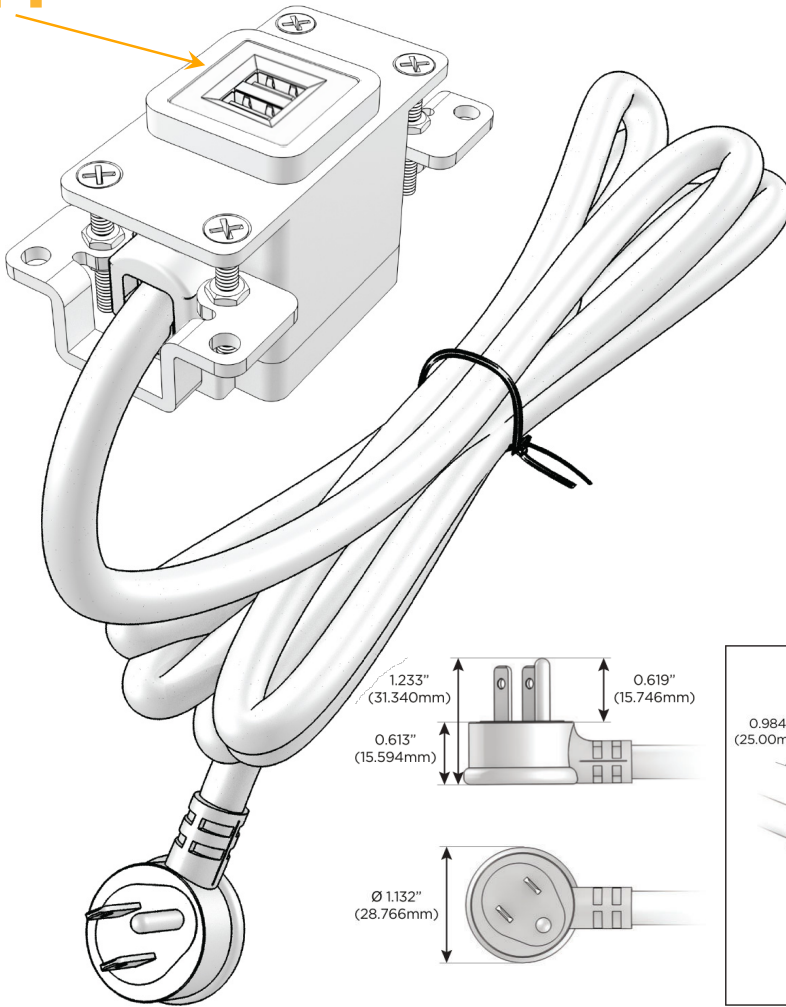

M-POWER-1T

AC POWER & DATA CONNECTIVITY SOLUTION

M-POWER-1T-M-CRAB

Specs:

Modules/Ports:

- **M** Double USB-A (Fast Charging Ports - 18W)

Distributed by

Mormax Company, Inc.

8 Westchester Plaza

Elmsford, NY 10523

914-699-0101

sales@mormax.com

mormax.com

M