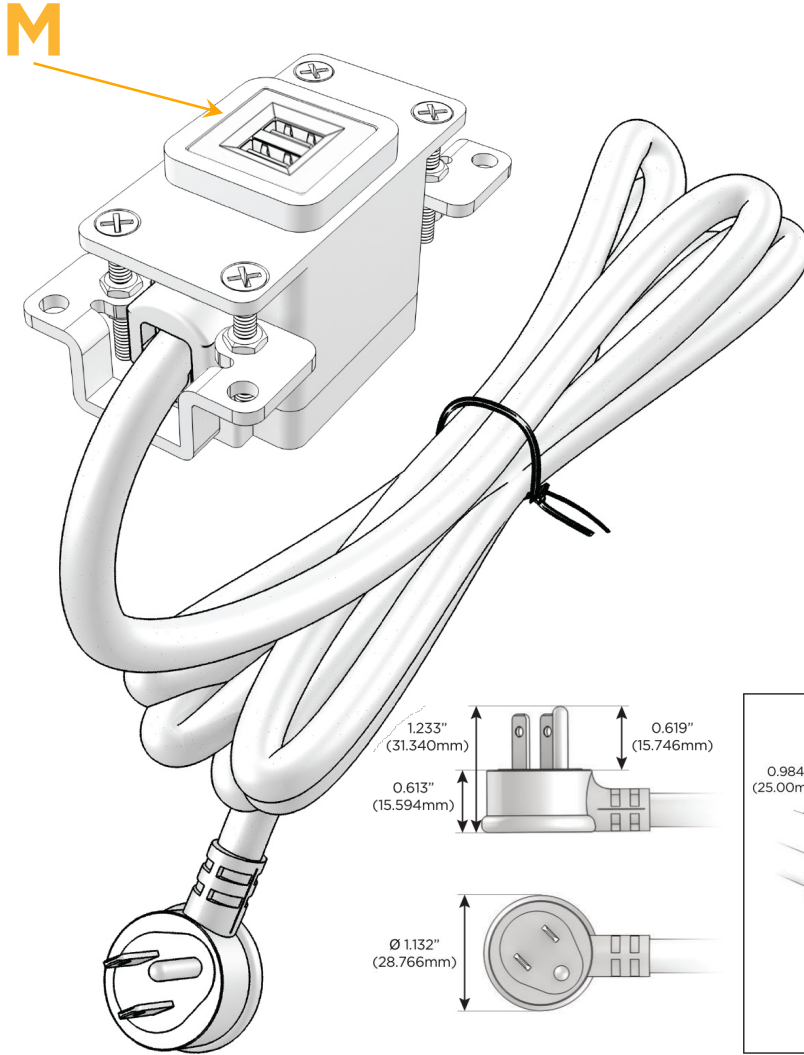

M-POWER-1T

AC POWER & DATA CONNECTIVITY SOLUTION

M-POWER-1T-M-CHAB

Specs:

Modules/Ports:

- **M** Double USB-A (Fast Charging Ports - 18W)

Distributed by

Mormax Company, Inc.

8 Westchester Plaza

Elmsford, NY 10523

914-699-0101

sales@mormax.com

mormax.com