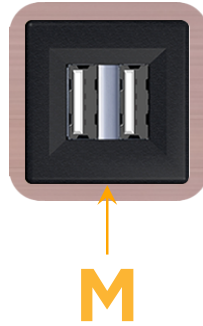

M-POWER-1T

AC POWER & DATA CONNECTIVITY SOLUTION

M-POWER-1T-M-CHAB

Distributed by

Mormax Company, Inc.

8 Westchester Plaza

Elmsford, NY 10523

914-699-0101

sales@mormax.com

mormax.com

Metro Light & Power's line of power & data solutions offers sophisticated design elements combined with greater ease of installation. Streamlined and low-profile, enhanced by side-exiting cords, our outlets advance the industry with their cutting edge look and feel. We believe flexibility is key, and we provide a variety of mounting options, including the ability to mount in limited spaces. Our outlets are available in many finishes and configurations, in addition to a custom color and finish capability for our clients.

Bezel Finish: **CHAMPAGNE (ABS)**

Custom Finishes Available M-POWER-1T-M-CHAB

Features:

Module/Port Options:

- **A** Tamper Resistant AC Receptacle
- **E** USB-A & USB-C (20W)
- **M** Double USB-A (Fast Charging Ports - 18W)
- **H** HDMI
- **6** CAT 6
- **12** RJ 12
- **X** Switched AC
- **Y** 3-Way Switch (Low Voltage)
- **V** USB-C (45W High Speed Charging Port)
- **S** USB-C (25W High Speed Charging Port)
- **R** Switched AC (Rocker Switch)
- **D** Dimmer Switch

Plug:

Supplied with Low Profile Flat 45° Angle 120 VAC Plug

Optional Standard Straight 120 VAC Plug

Optional Straight 120 VAC Pass-through Plug

- CLEAN, COMPACT DESIGN
- STREAMLINED
- LOW PROFILE
- SIDE-EXITING CORDS
- PLUG & PLAY
- 6' AC CORD & PLUG (FLAT PLUG STANDARD)
- CUSTOMIZABLE CONFIGURATIONS AND FINISHES
- UL LISTED FOR MOUNTING IN FURNITURE
- 15A