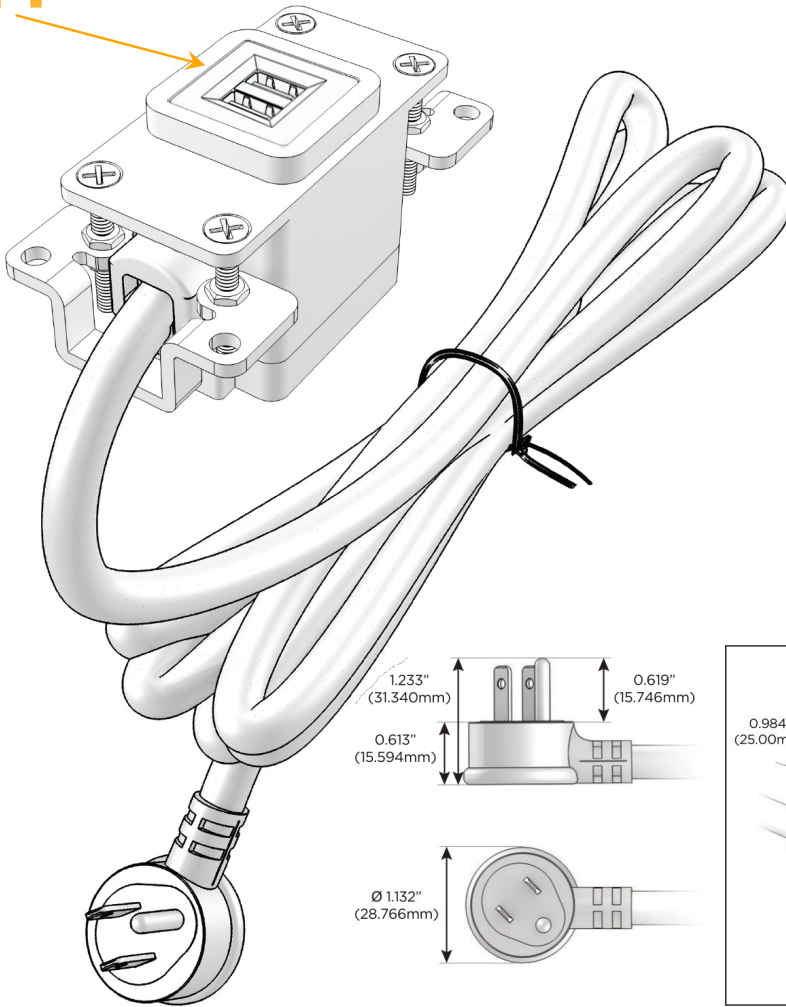

M-POWER-1T

AC POWER & DATA CONNECTIVITY SOLUTION

M-POWER-1T-M-BZAB

Specs:

Modules/Ports:

- **M** Double USB-A (Fast Charging Ports - 18W)

Distributed by

Mormax Company, Inc.

8 Westchester Plaza

Elmsford, NY 10523

914-699-0101

sales@mormax.com

mormax.com

M