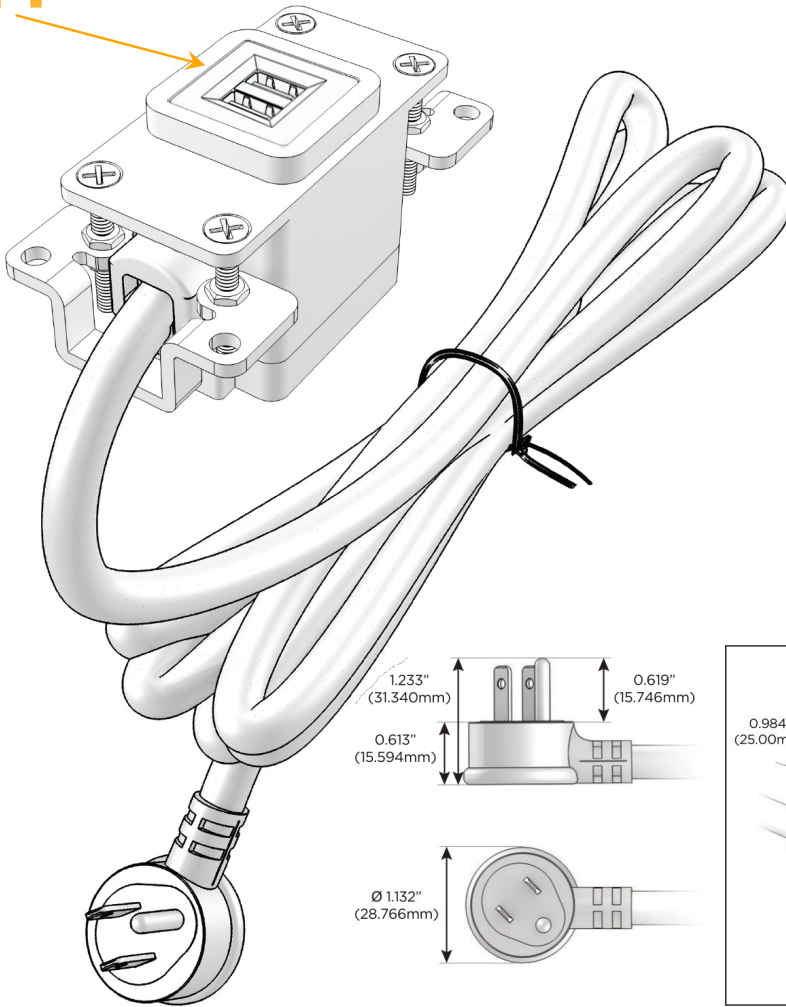

M-POWER-1T

AC POWER & DATA CONNECTIVITY SOLUTION

M-POWER-1T-M-BZ5AB

Specs:

Modules/Ports:

- **M** Double USB-A (Fast Charging Ports - 18W)

Distributed by

Mormax Company, Inc.

8 Westchester Plaza

Elmsford, NY 10523

914-699-0101

sales@mormax.com

mormax.com

M