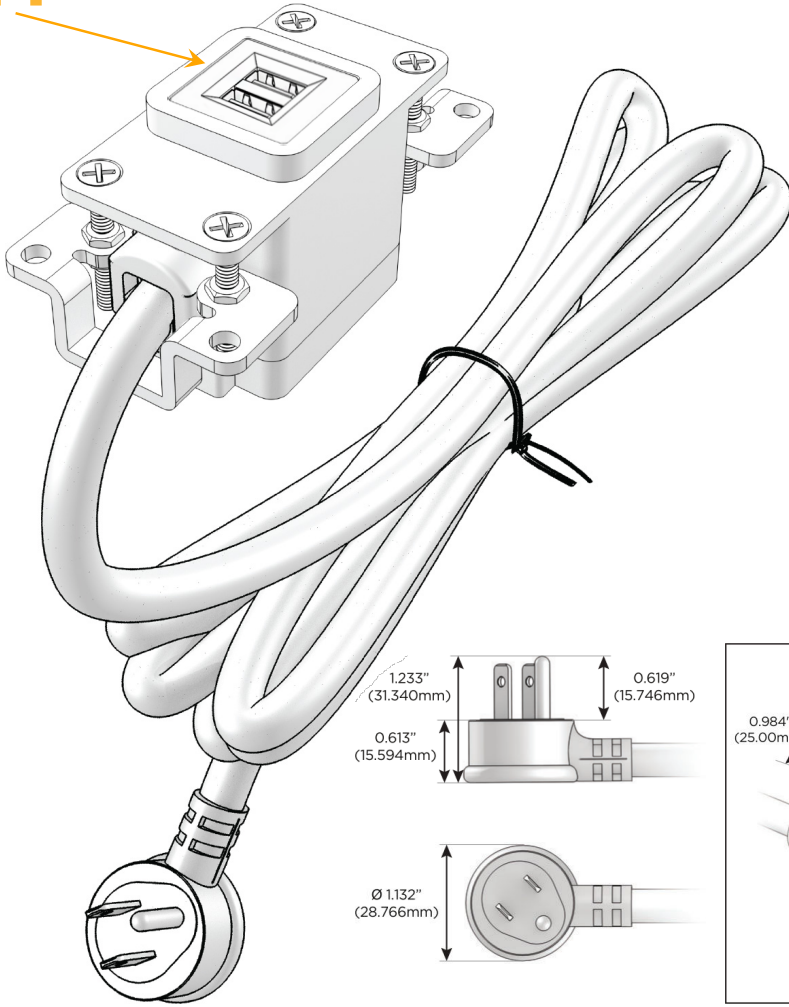

M-POWER-1T

AC POWER & DATA CONNECTIVITY SOLUTION

M-POWER-1T-M-BRAB

Specs:

Modules/Ports:

M Double USB-A (Fast Charging Ports - 18W)

Distributed by

Mormax Company, Inc.

8 Westchester Plaza

Elmsford, NY 10523

914-699-0101

sales@mormax.com

mormax.com

M