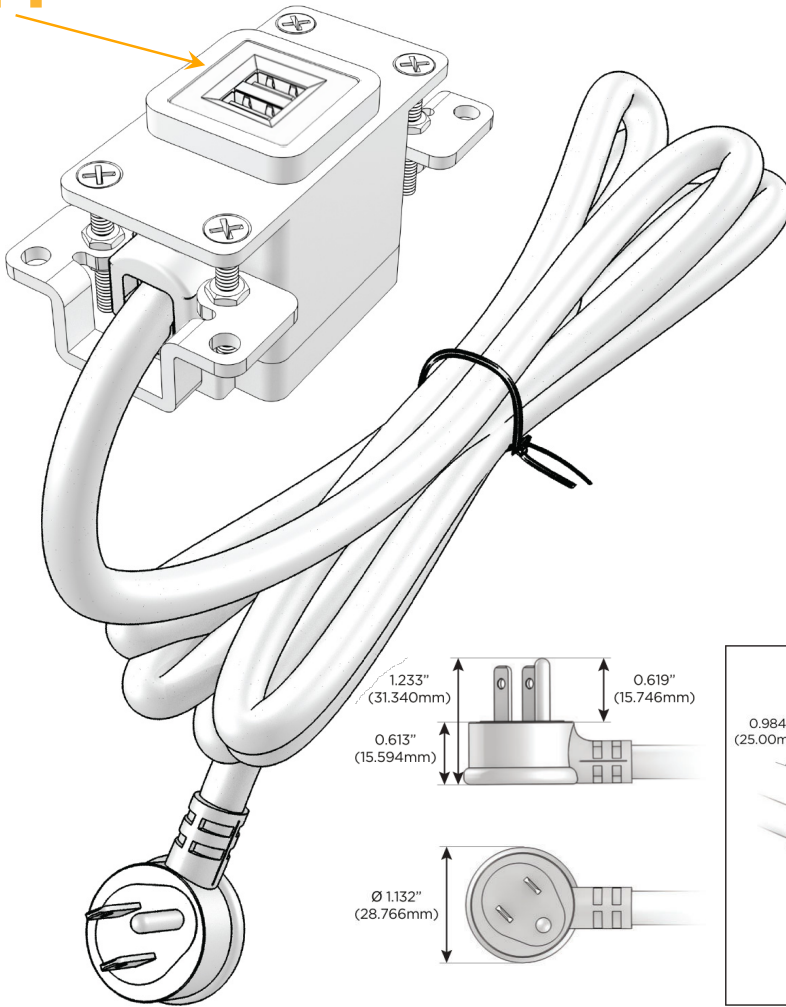

M-POWER-1T

AC POWER & DATA CONNECTIVITY SOLUTION

M-POWER-1T-M-BRAAB

Specs:

Modules/Ports:

- **M** Double USB-A (Fast Charging Ports - 18W)

Distributed by

Mormax Company, Inc.

8 Westchester Plaza

Elmsford, NY 10523

914-699-0101

sales@mormax.com

mormax.com

M