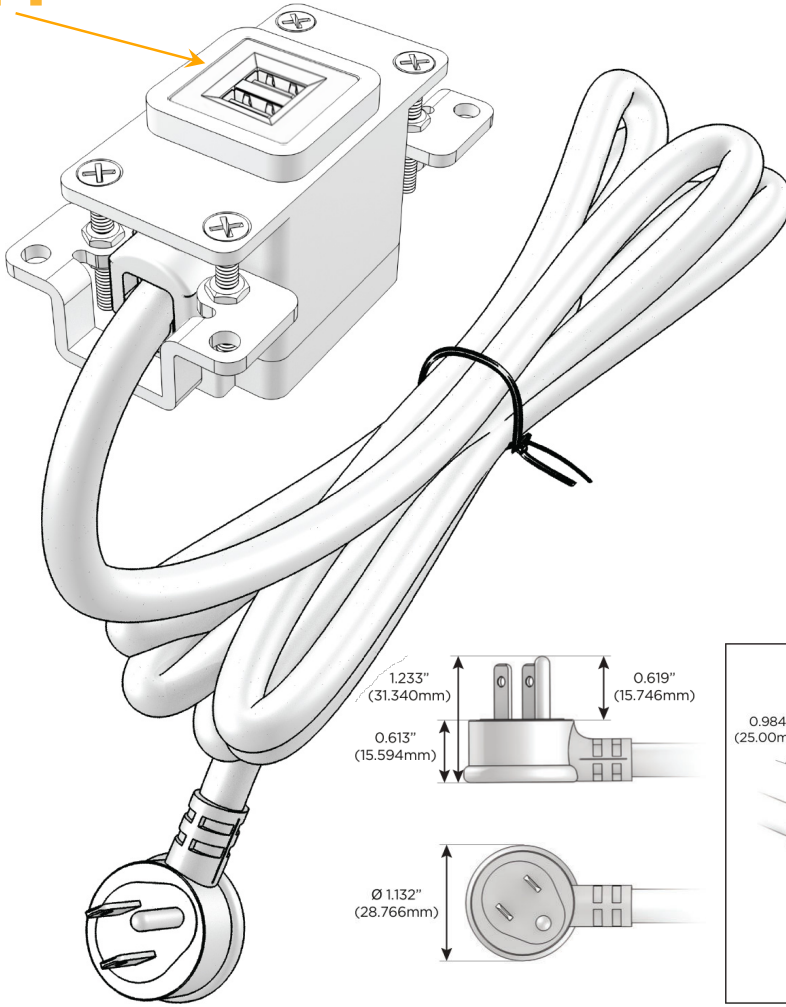

M-POWER-1T

AC POWER & DATA CONNECTIVITY SOLUTION

M-POWER-1T-M-BR4B

Specs:

Modules/Ports:

- **M** Double USB-A (Fast Charging Ports - 18W)

Distributed by

Mormax Company, Inc.

8 Westchester Plaza

Elmsford, NY 10523

914-699-0101

sales@mormax.com

mormax.com

M