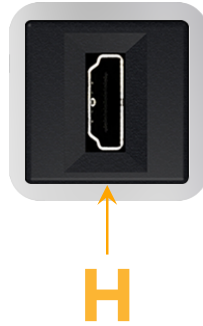

Bezel Finish: **STAINLESS STEEL MIRROR FINISH**

Custom Finishes Available M-POWER-1T-H-SS8B

Features:

Module/Port Options:

- A** Tamper Resistant AC Receptacle
- E** USB-A & USB-C (20W)
- M** Double USB-A (Fast Charging Ports - 18W)
- H** HDMI
- 6** CAT 6
- 12** RJ 12
- X** Switched AC
- Y** 3-Way Switch (Low Voltage)
- V** USB-C (45W High Speed Charging Port)
- S** USB-C (25W High Speed Charging Port)
- R** Switched AC (Rocker Switch)
- D** Dimmer Switch