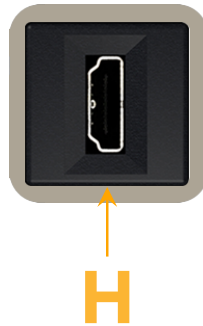

Bezel Finish: **SATIN NICKEL (ABS)**

Custom Finishes Available M-POWER-1T-H-SAB

Features:

Module/Port Options:

- A** Tamper Resistant AC Receptacle
- E** USB-A & USB-C (20W)
- M** Double USB-A (Fast Charging Ports - 18W)
- H** HDMI
- 6** CAT 6
- 12** RJ 12
- X** Switched AC
- Y** 3-Way Switch (Low Voltage)
- V** USB-C (45W High Speed Charging Port)
- S** USB-C (25W High Speed Charging Port)
- R** Switched AC (Rocker Switch)
- D** Dimmer Switch